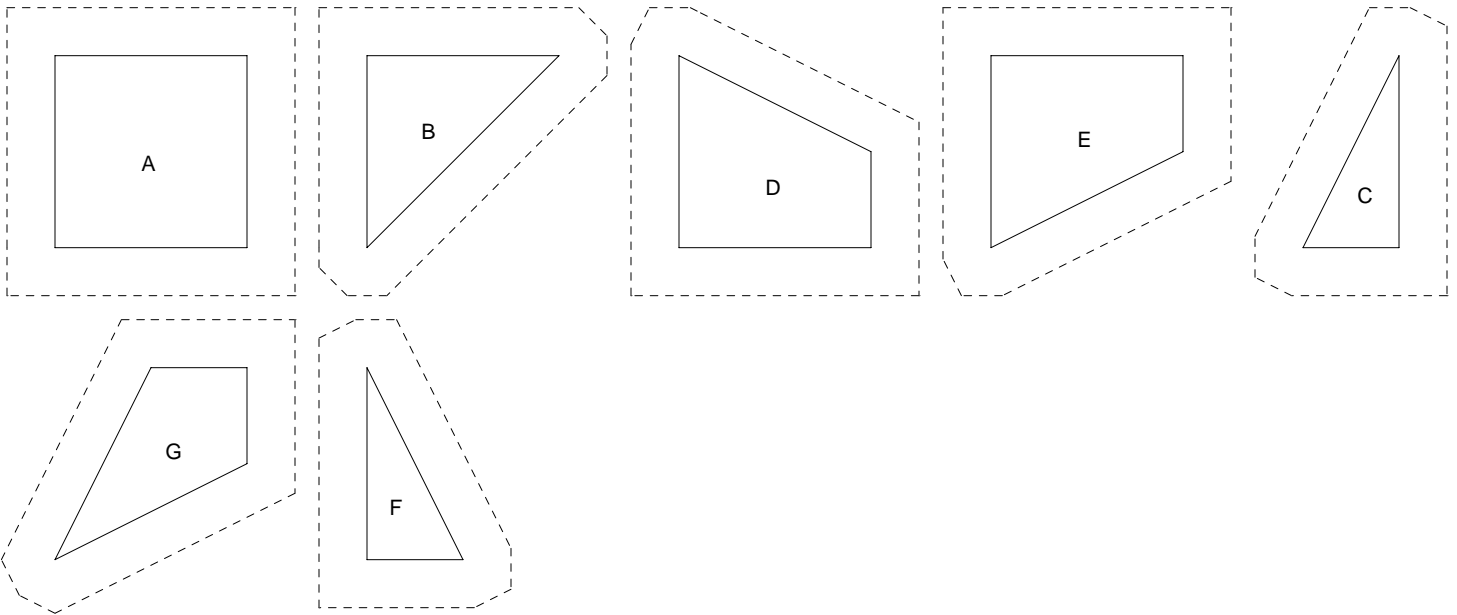

# Harvest Home

Pattern for 8.00x8.00 block  
Key Block (21/50 actual size)

# Harvest Home

Pattern for 8.00x8.00 block  
Key Block (31/100 actual size)

## Cutting Diagrams