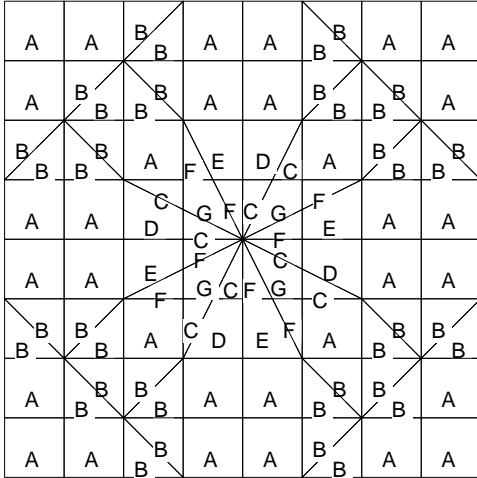

# Harvest Home

Pattern for 8.00x8.00 block  
Key Block (21/50 actual size)

# Harvest Home

Pattern for 8.00x8.00 block  
Key Block (31/100 actual size)

## Cutting Diagrams