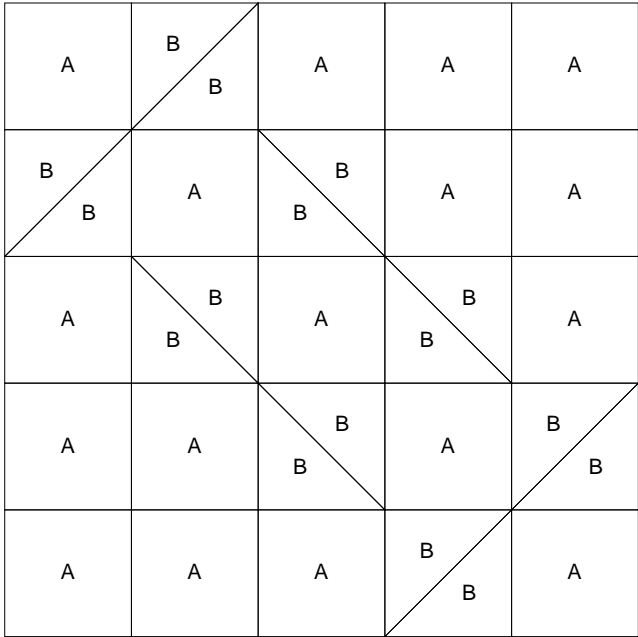

Grandmother Percy's Puzzle
10 inch block

Grandmother Percy's Puzzle

Key Block (33/100 actual size)

Grandmother Percy's Puzzle

Key Block (5/20 actual size)

Cutting Diagrams