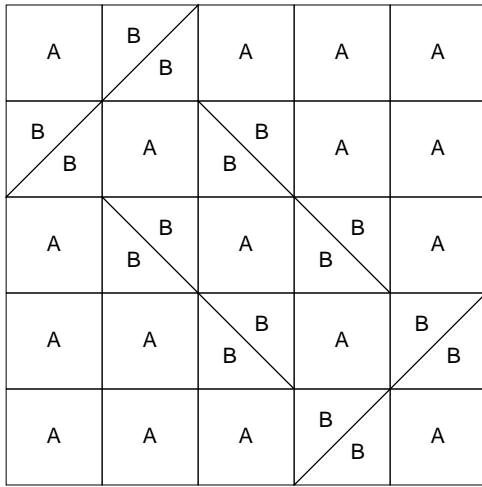

Grandmother Percy's Puzzle
10 inch block

Grandmother Percy's Puzzle

Key Block (33/100 actual size)

Grandmother Percy's Puzzle

Key Block (5/20 actual size)

Cutting Diagrams