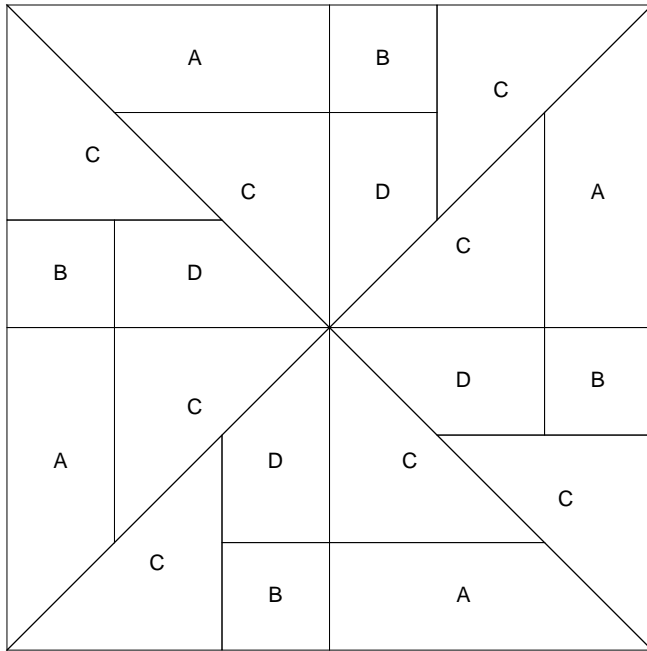

Good Luck - 12 inch block

Good Luck

Key Block (14/50 actual size)

Good Luck

Key Block (1/5 actual size)

Cutting Diagrams

Patch Count

4 patches