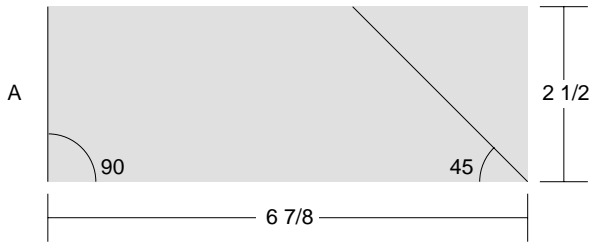

Good Luck - 12 inch block

Good Luck

Key Block (14/50 actual size)

Good Luck

Key Block (1/5 actual size)

Cutting Diagrams

Patch Count

4 patches