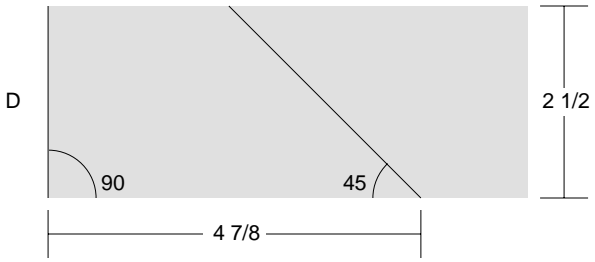

Good Luck - 12 inch block

Good Luck

Key Block (14/50 actual size)

Good Luck

Key Block (1/5 actual size)

Cutting Diagrams

Patch Count

4 patches