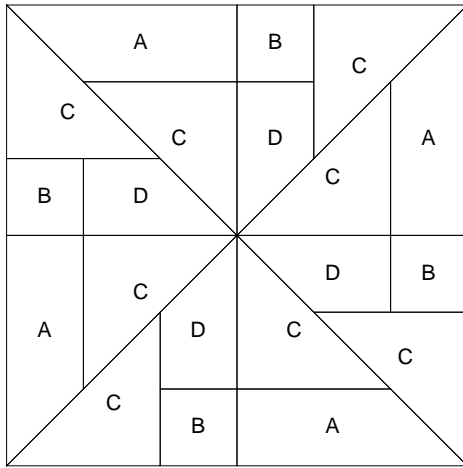

Good Luck - 12 inch block

Good Luck

Key Block (14/50 actual size)

Good Luck

Key Block (1/5 actual size)

Cutting Diagrams

Patch Count

4 patches