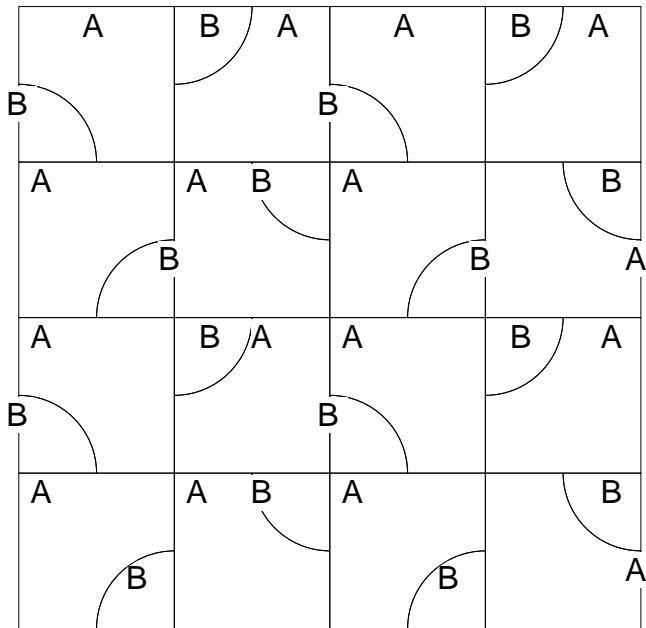

Ghost Walk

Ghost Walk

Pattern for 9.00x9.00 block
Key Block (18/50 actual size)

Ghost Walk

Pattern for 9.00x9.00 block
Key Block (27/100 actual size)

Cutting Diagrams

Patch Count

Patch A 16 pieces

Patch B 16 pieces