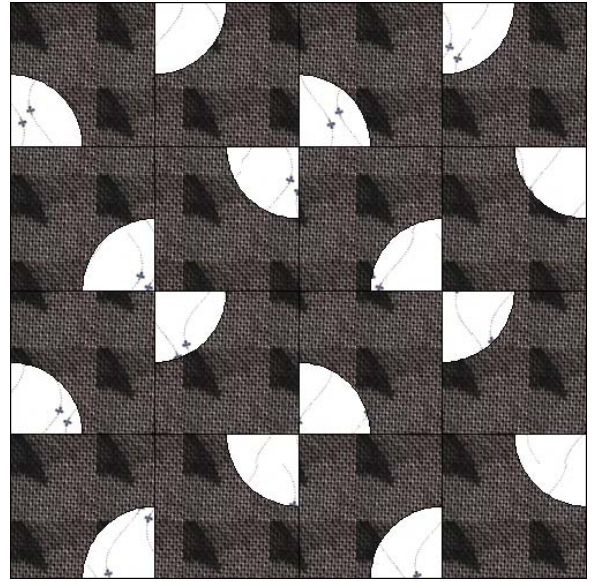

Ghost Walk

Ghost Walk

Pattern for 9.00x9.00 block
Key Block (18/50 actual size)

Ghost Walk

Pattern for 9.00x9.00 block
Key Block (27/100 actual size)

Cutting Diagrams

Patch Count

Patch A 16 pieces

Patch B 16 pieces