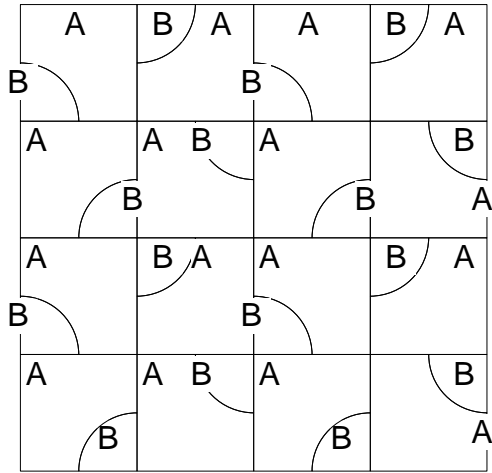

Ghost Walk

Ghost Walk

Pattern for 9.00x9.00 block
Key Block (18/50 actual size)

Ghost Walk

Pattern for 9.00x9.00 block
Key Block (27/100 actual size)

Cutting Diagrams

Patch Count

Patch A 16 pieces

Patch B 16 pieces