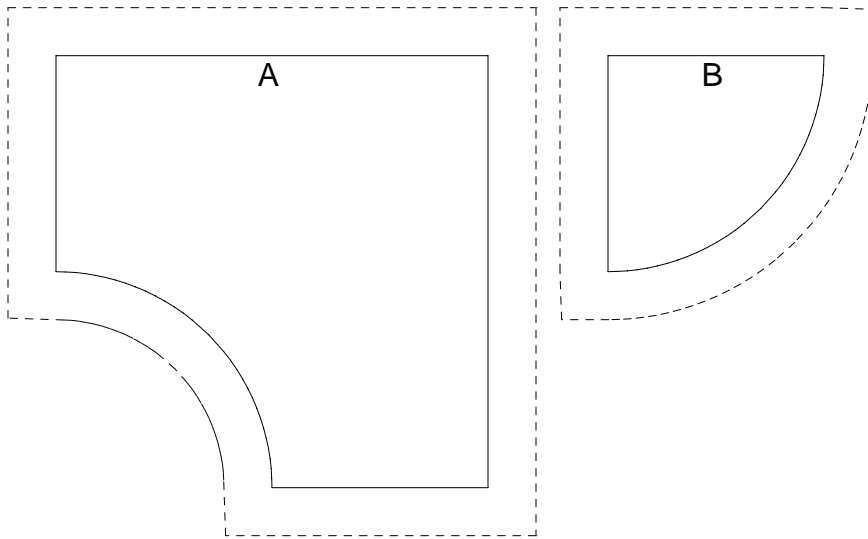

Ghost Walk

Ghost Walk

Pattern for 9.00x9.00 block
Key Block (18/50 actual size)

Ghost Walk

Pattern for 9.00x9.00 block
Key Block (27/100 actual size)

Cutting Diagrams

Patch Count

Patch A 16 pieces

Patch B 16 pieces