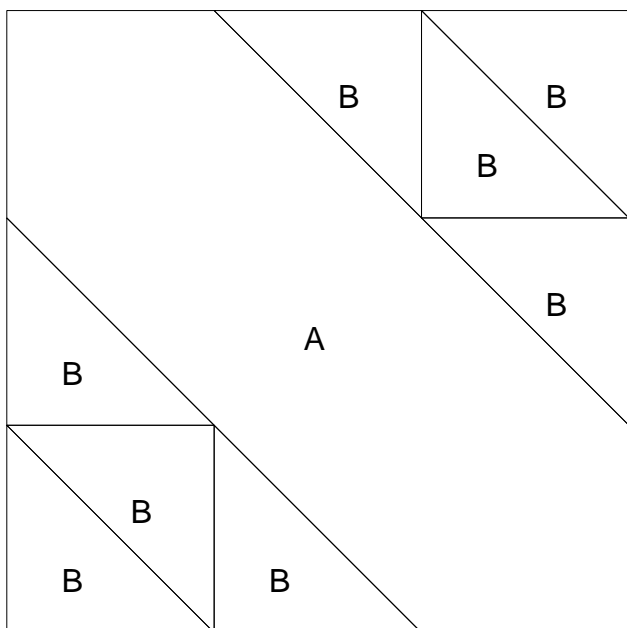

# Friendship Name Chain

# Friendship Name Chain

Pattern for 9.00x9.00 block

Key Block (18/50 actual size)

A

# Friendship Name Chain

Pattern for 9.00x9.00 block  
Key Block (27/100 actual size)

## Cutting Diagrams