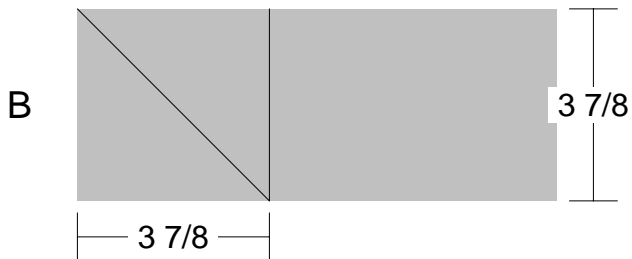

Cutting Diagrams