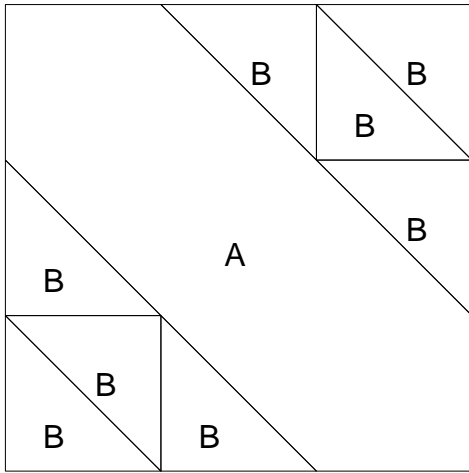

# Friendship Name Chain

Pattern for 9.00x9.00 block

Key Block (18/50 actual size)

A

# Friendship Name Chain

Pattern for 9.00x9.00 block  
Key Block (27/100 actual size)

## Cutting Diagrams