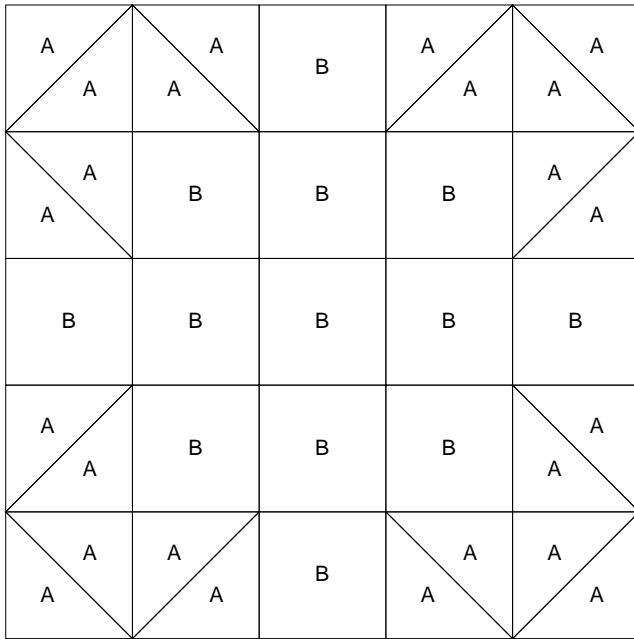

Fool's Square - 10 inch block

Fool's Square

Key Block (33/100 actual size)

Fool's Square

Key Block (5/20 actual size)

Cutting Diagrams