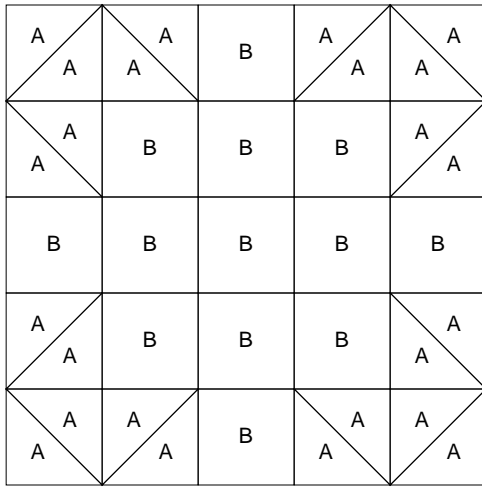

Fool's Square - 10 inch block

Fool's Square

Key Block (33/100 actual size)

Fool's Square

Key Block (5/20 actual size)

Cutting Diagrams