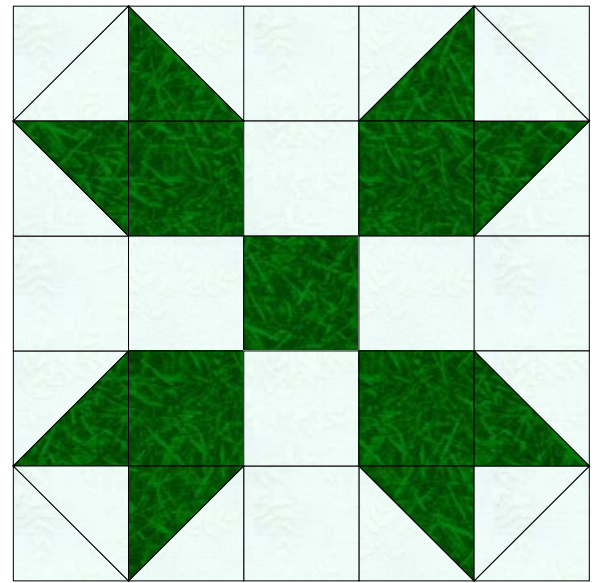

Fool's Square - 10 inch block

Fool's Square

Key Block (33/100 actual size)

Fool's Square

Key Block (5/20 actual size)

Cutting Diagrams