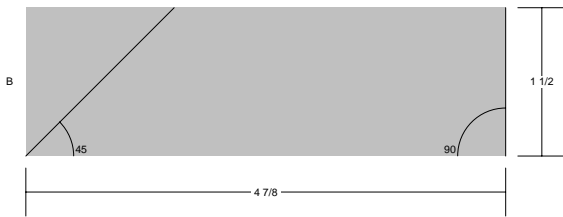

Cutting Diagrams