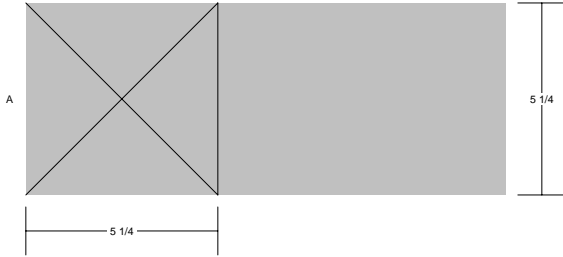

Cutting Diagrams