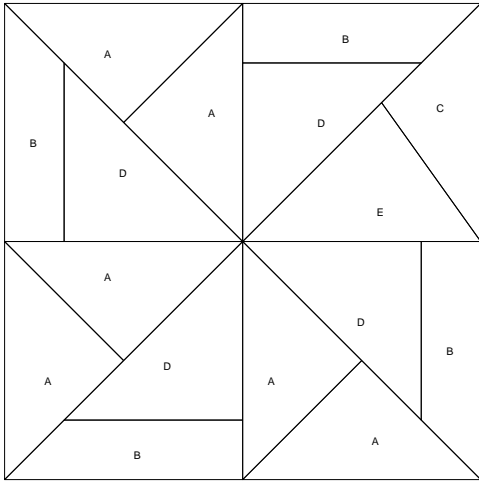

Cutting Diagrams

Pinwheel
Flying Kite