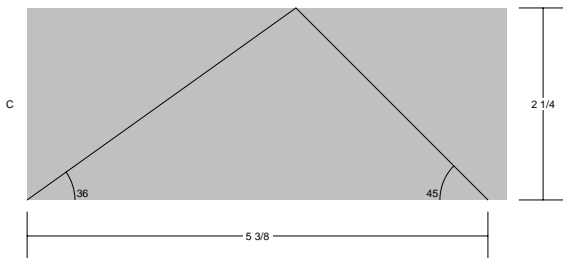

Cutting Diagrams