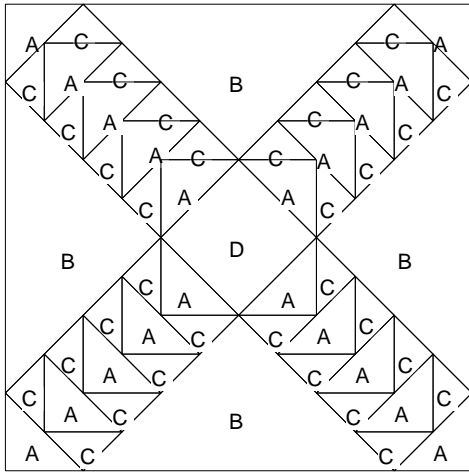

# Flying Geese

**Flying Geese**  
Pattern for 9.00x9.00 block  
Key Block (18/50 actual size)

# Flying Geese

Pattern for 9.00x9.00 block  
Key Block (27/100 actual size)

## Cutting Diagrams