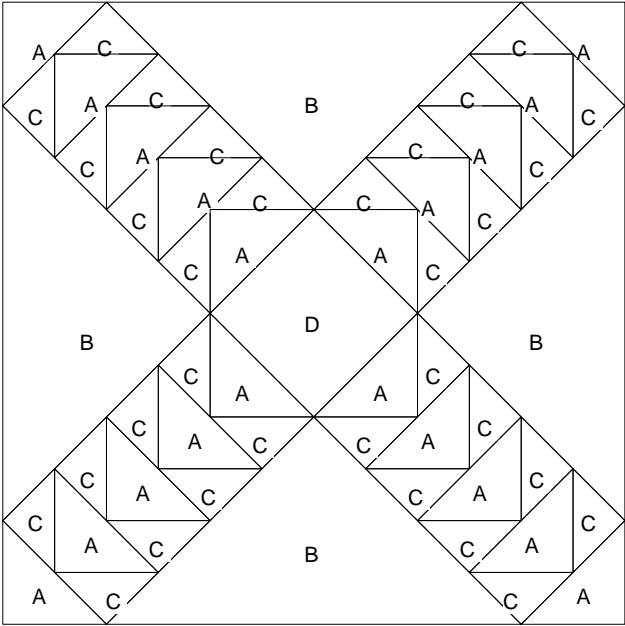

# Flying Geese

**Flying Geese**  
Pattern for 9.00x9.00 block  
Key Block (18/50 actual size)

# Flying Geese

Pattern for 9.00x9.00 block  
Key Block (27/100 actual size)

## Cutting Diagrams