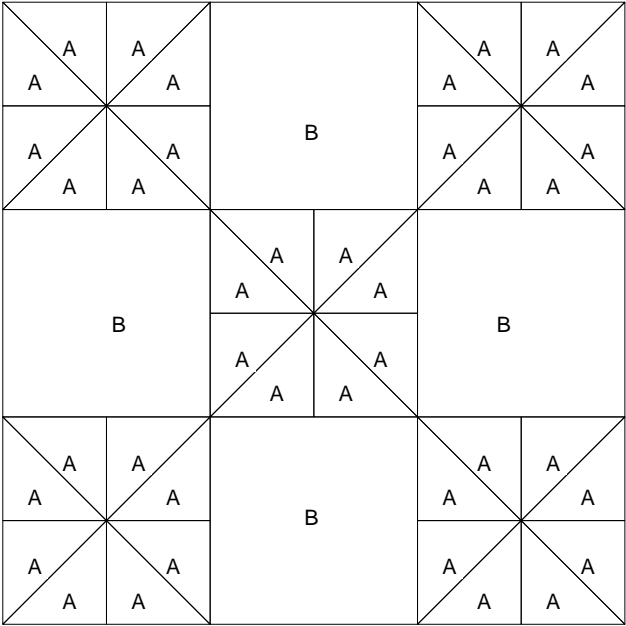

# Flutter Wheel

**Flutter Wheel**  
 Pattern for 9.00x9.00 block  
 Key Block (18/50 actual size)

# Flutter Wheel

Pattern for 9.00x9.00 block  
Key Block (27/100 actual size)

## Cutting Diagrams