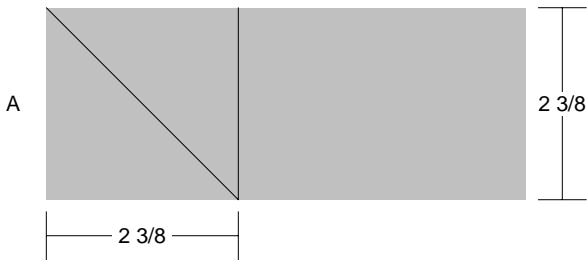

Cutting Diagrams