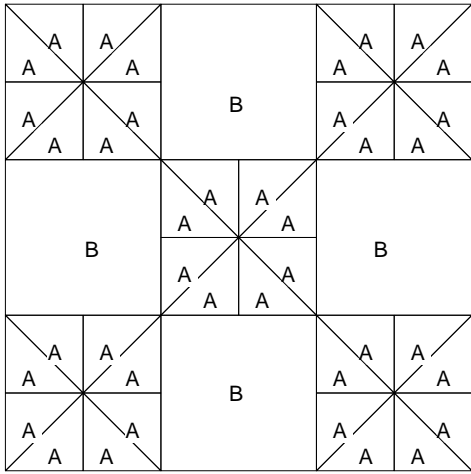

# Flutter Wheel

**Flutter Wheel**  
 Pattern for 9.00x9.00 block  
 Key Block (18/50 actual size)

# Flutter Wheel

Pattern for 9.00x9.00 block  
Key Block (27/100 actual size)

## Cutting Diagrams