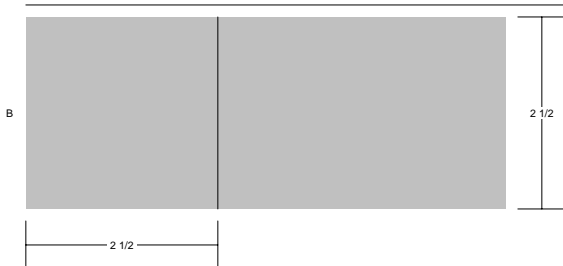

- Flock of Geese
- Birds in the Air
- Birds of the Air
- Flying Birds
- Flying Geese

www.how-to-quilt.com