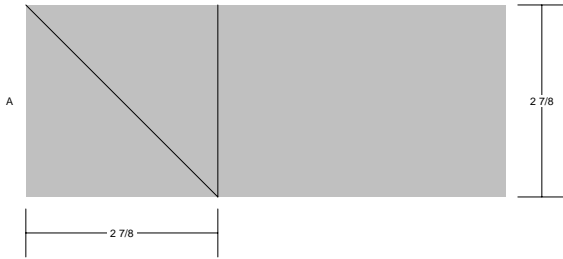

Cutting Diagrams

Patch Count