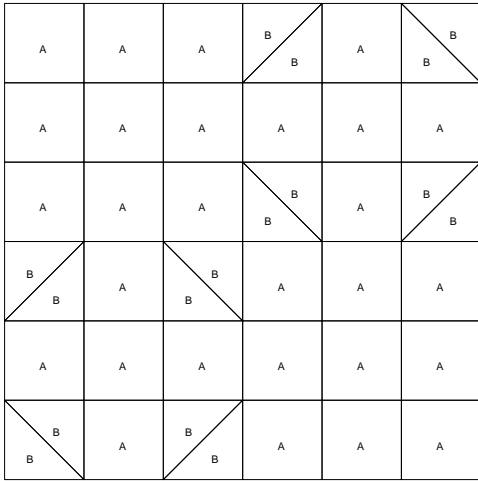

Cutting Diagrams

Patch Count

- Aunt Patsy's Pet
- Aunt Patty's Favorite
- Delaware's Flagstones
- Dutch Mill
- Federal Chain
- Flagstones
- Four and Nine Patch
- Grandmother Short's Quilt
- Improved Nine Patch
- New Nine Patch
- New Snowball
- Nine and Four Patch
- Pullman Puzzle
- Snowball