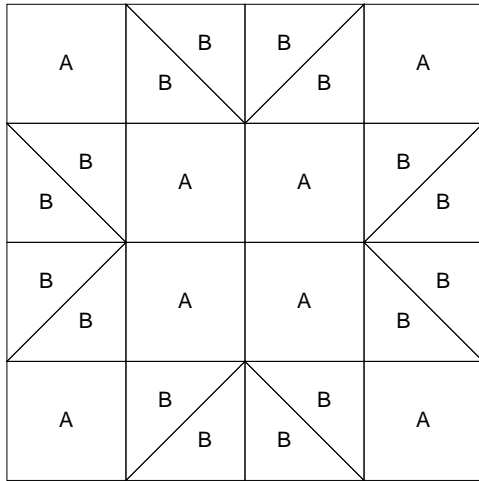

Duck Tracks - 8 inch block

Duck Tracks

Key Block (21/50 actual size)

Duck Tracks

Key Block (31/100 actual size)

Cutting Diagrams

Patch Count