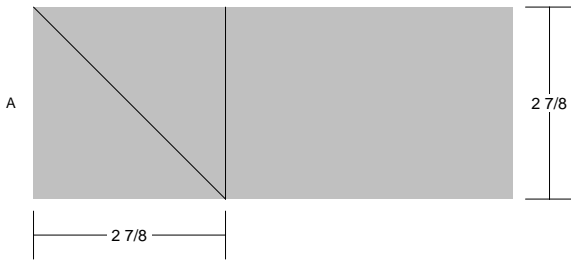

# Duck and Ducklings

Duck and Ducklings  
Pattern for 10.00x10.00 block  
Key Block (16/50 actual size)

B

Duck and Ducklings  
 Pattern for 10.00x10.00 block  
 Key Block (5/20 actual size)

Cutting Diagrams