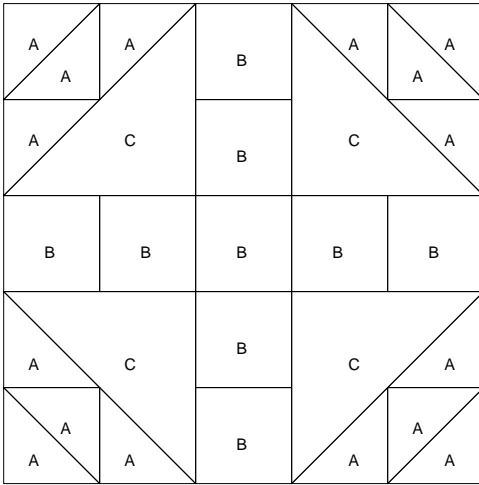

# Duck and Ducklings

Duck and Ducklings  
Pattern for 10.00x10.00 block  
Key Block (16/50 actual size)

B

Duck and Ducklings  
 Pattern for 10.00x10.00 block  
 Key Block (5/20 actual size)

Cutting Diagrams

8 patches

Patch Count

8 patches

8 patches

1 patch

4 patches