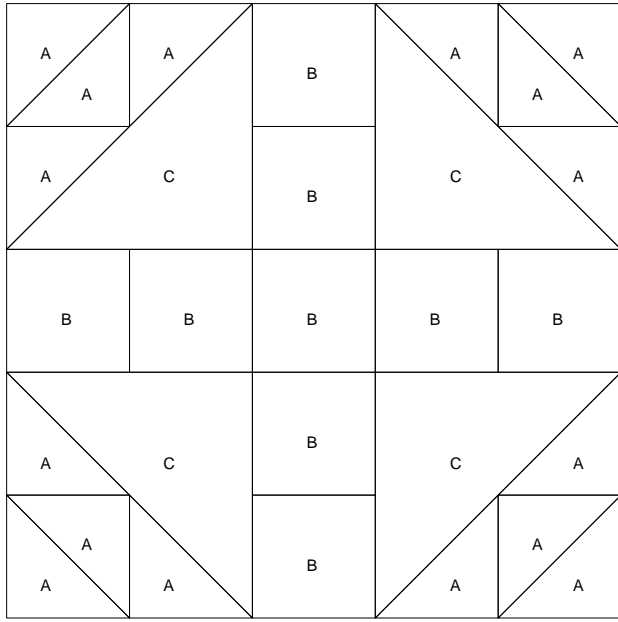

# Duck and Ducklings

Duck and Ducklings  
Pattern for 10.00x10.00 block  
Key Block (16/50 actual size)

B

Duck and Ducklings  
 Pattern for 10.00x10.00 block  
 Key Block (5/20 actual size)

Cutting Diagrams

8 patches

Patch Count

8 patches

8 patches

1 patch

4 patches