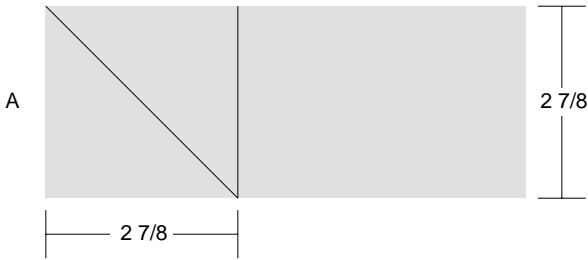

Double Z - 8 inch block

Double Z

Key Block (21/50 actual size)

Double Z

Key Block (31/100 actual size)

Cutting Diagrams

Patch Count