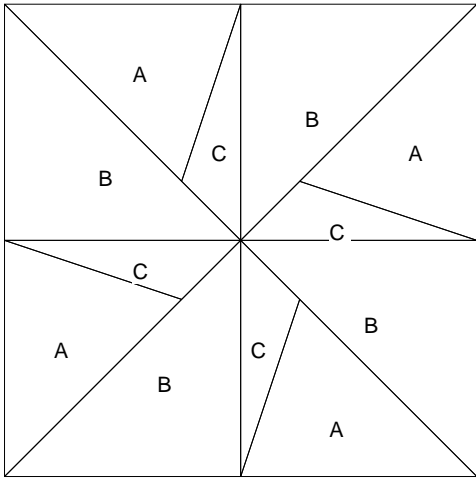

Double Pinwheel Whirls

Old Windmill

Windmill

Double Pinwheel Whirls

Pattern for 6.00x6.00 block
Key Block (29/50 actual size)

Double Pinwheel Whirls

Pattern for 6.00x6.00 block
Key Block (41/100 actual size)

Cutting Diagrams

Patch Count