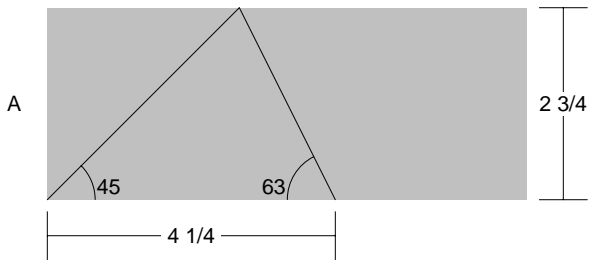

Double Pinwheel Whirls

Old Windmill

Windmill

Double Pinwheel Whirls

Pattern for 6.00x6.00 block
Key Block (29/50 actual size)

Double Pinwheel Whirls

Pattern for 6.00x6.00 block
Key Block (41/100 actual size)

Cutting Diagrams

Patch Count