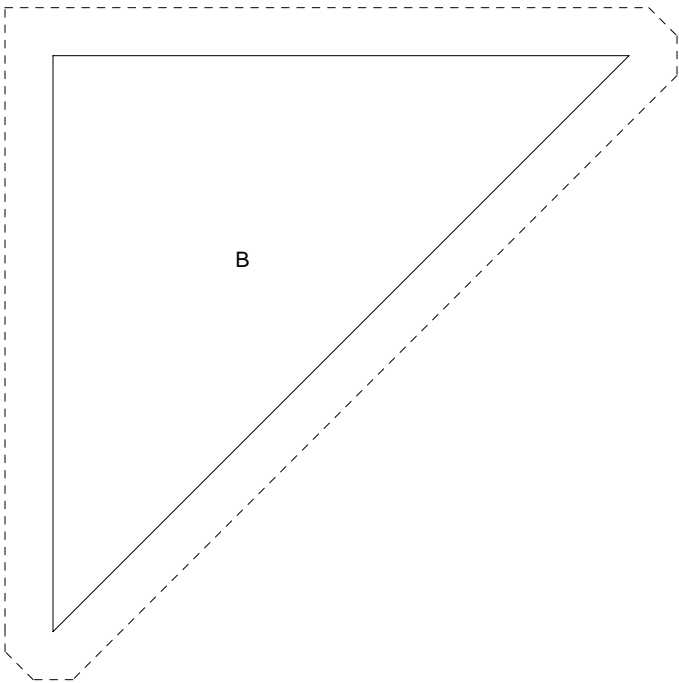

Double Pinwheel Whirls

Old Windmill

Windmill

Double Pinwheel Whirls

Pattern for 6.00x6.00 block
Key Block (29/50 actual size)

Double Pinwheel Whirls

Pattern for 6.00x6.00 block
Key Block (41/100 actual size)

Cutting Diagrams

Patch Count