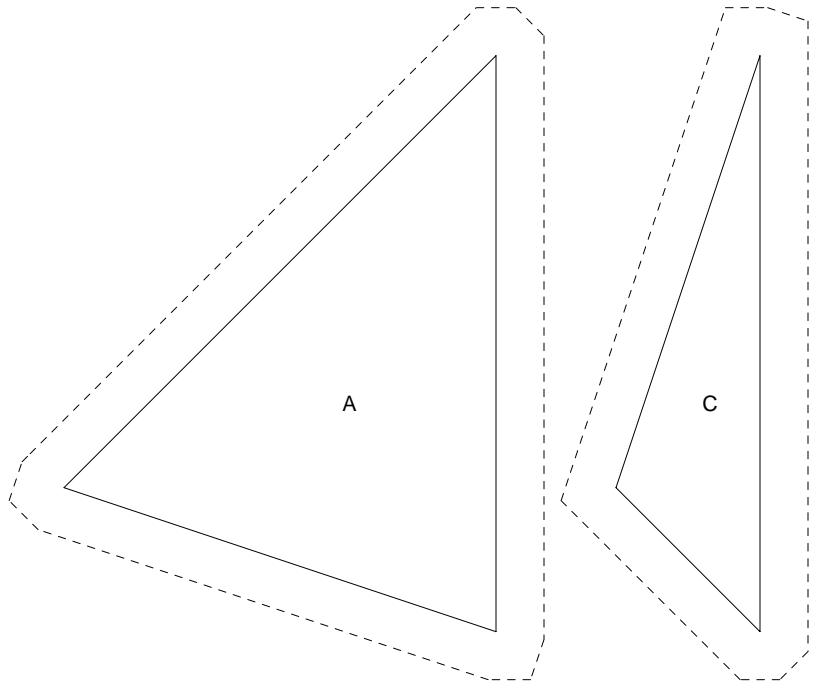

Double Pinwheel Whirls

Old Windmill

Windmill

Double Pinwheel Whirls

Pattern for 6.00x6.00 block
Key Block (29/50 actual size)

Double Pinwheel Whirls

Pattern for 6.00x6.00 block
Key Block (41/100 actual size)

Cutting Diagrams

Patch Count