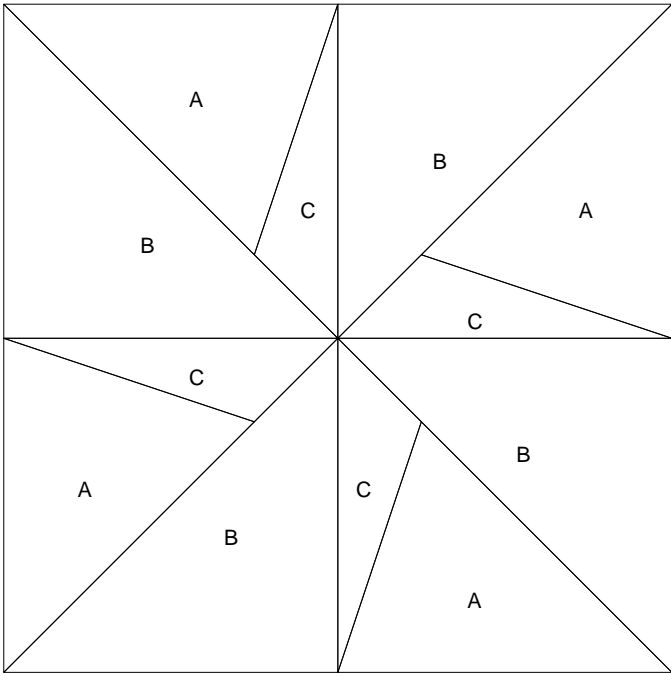

Double Pinwheel Whirls

Old Windmill

Windmill

Double Pinwheel Whirls

Pattern for 6.00x6.00 block
Key Block (29/50 actual size)

Double Pinwheel Whirls

Pattern for 6.00x6.00 block
Key Block (41/100 actual size)

Cutting Diagrams

Patch Count