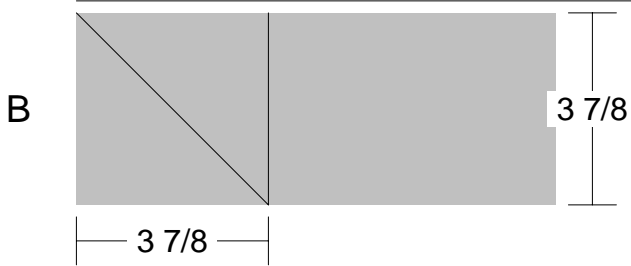

Darting Birds

Darting Birds

Pattern for 9.00x9.00 block
Key Block (18/50 actual size)

Darting Birds

Pattern for 9.00x9.00 block
Key Block (27/100 actual size)

Cutting Diagrams

Patch Count