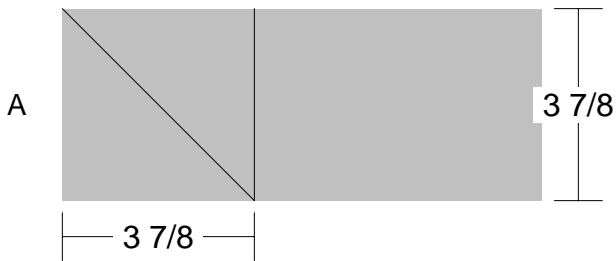

Darting Birds

Darting Birds
Pattern for 9.00x9.00 block
Key Block (18/50 actual size)

Darting Birds
 Pattern for 9.00x9.00 block
 Key Block (27/100 actual size)

Cutting Diagrams

Patch Count