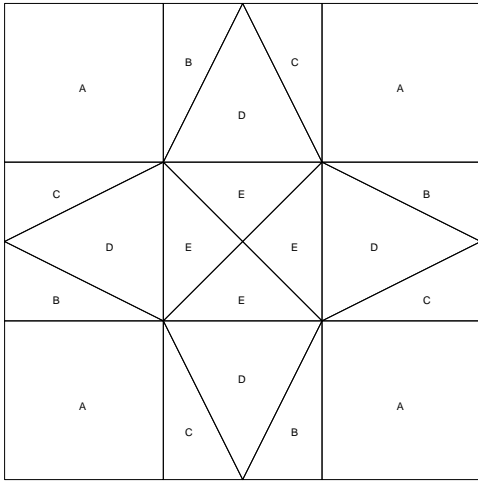

Cutting Diagrams

Patch Count

- Cowboy Star
- Arkansas Star
- Arkansas Snowflake
- Kite Quilt
- Star Kites