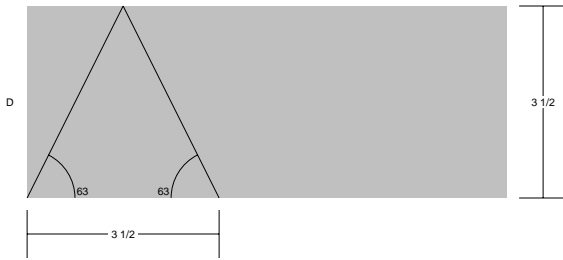

Cowboy Star
Arkansas Star
Arkansas Snowflake
Kite Quilt
Star Kites

Worktable Block
Pattern for 8.00x8.00 block
Key Block (43/100 actual size)

Cowboy Star

Arkansas Star

Arkansas Snowflake

Kite Quilt

Star Kites

- Cowboy Star
- Arkansas Star
- Arkansas Snowflake
- Kite Quilt
- Star Kites

Worktable Block
 Pattern for 8.00x8.00 block
 Key Block (31/100 actual size)

Cutting Diagrams

Patch Count

- Cowboy Star
- Arkansas Star
- Arkansas Snowflake
- Kite Quilt
- Star Kites