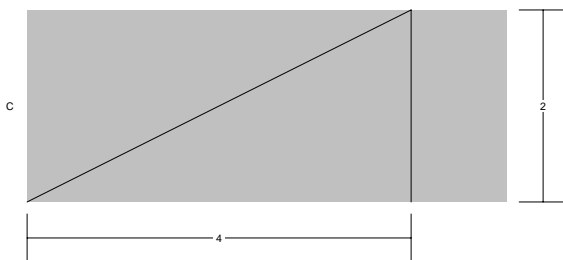

- Cowboy Star
- Arkansas Star
- Arkansas Snowflake
- Kite Quilt
- Star Kites