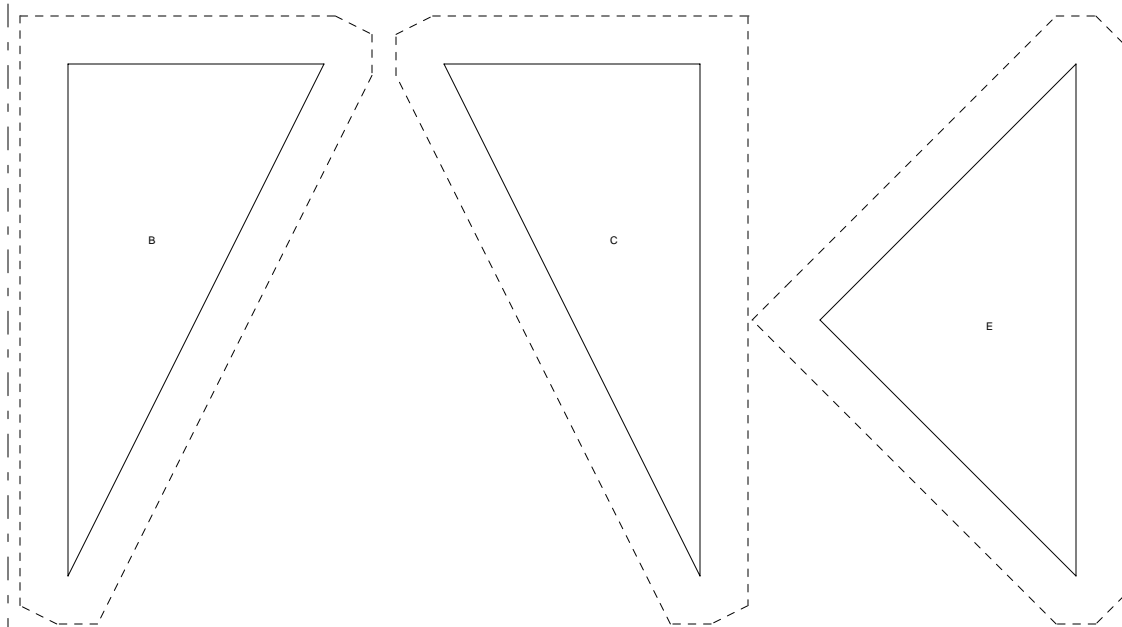

Cowboy Star
Arkansas Star
Arkansas Snowflake
Kite Quilt
Star Kites

Worktable Block
Pattern for 8.00x8.00 block
Key Block (43/100 actual size)

Cowboy Star

Arkansas Star

Arkansas Snowflake

Kite Quilt

Star Kites

- Cowboy Star
- Arkansas Star
- Arkansas Snowflake
- Kite Quilt
- Star Kites

Worktable Block
 Pattern for 8.00x8.00 block
 Key Block (31/100 actual size)

Cutting Diagrams

Patch Count

- Cowboy Star
- Arkansas Star
- Arkansas Snowflake
- Kite Quilt
- Star Kites