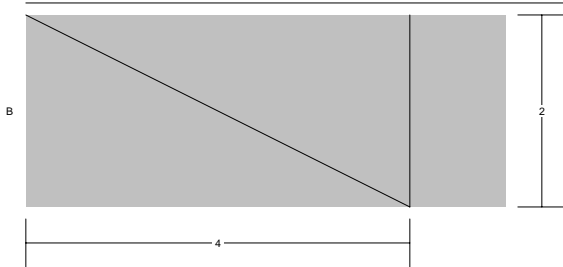

- Cowboy Star
- Arkansas Star
- Arkansas Snowflake
- Kite Quilt
- Star Kites