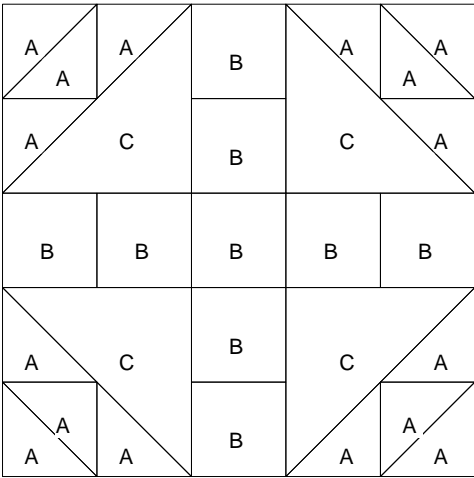

Duck and Ducklings

Corn and Beans

Ducklings

Fox and Geese

Hen and Chickens

Handy Andy

Shoo Fly

Wild Goose Chase

Duck and Ducklings

Pattern for 6.00x6.00 block
Key Block (29/50 actual size)

Corn and Beans

Ducklings

Fox and Geese

Hen and Chickens

Handy Andy

Shoo Fly

Wild Goose Chase

Duck and Ducklings

Pattern for 6.00x6.00 block
Key Block (41/100 actual size)

Cutting Diagrams

Corn and Beans
Ducklings
Fox and Geese
Hen and Chickens
Handy Andy
Shoo Fly