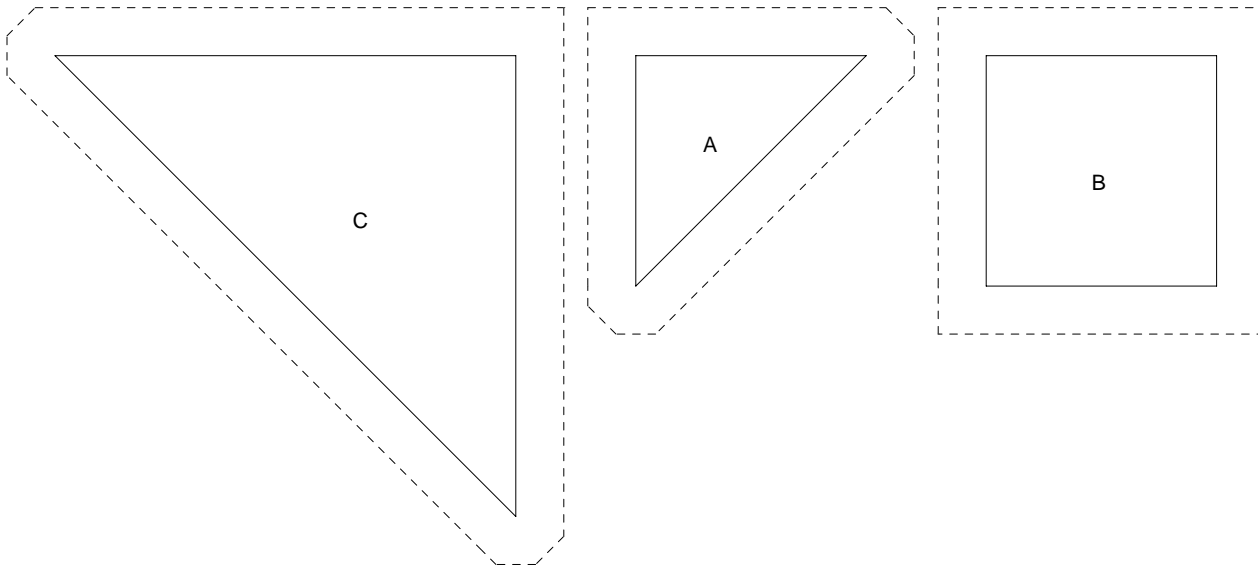

Duck and Ducklings

Pattern for 6.00x6.00 block
Key Block (29/50 actual size)

Corn and Beans

Ducklings

Fox and Geese

Hen and Chickens

Handy Andy

Shoo Fly

Wild Goose Chase

Duck and Ducklings

Pattern for 6.00x6.00 block
Key Block (41/100 actual size)

Cutting Diagrams

Corn and Beans
Ducklings
Fox and Geese
Hen and Chickens
Handy Andy
Shoo Fly