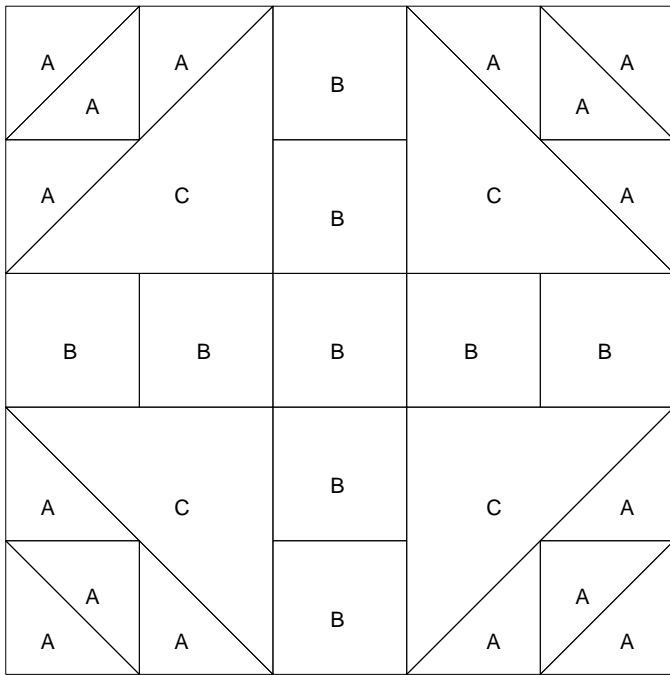

Duck and Ducklings

Corn and Beans

Ducklings

Fox and Geese

Hen and Chickens

Handy Andy

Shoo Fly

Wild Goose Chase

Duck and Ducklings

Pattern for 6.00x6.00 block
Key Block (29/50 actual size)

Corn and Beans

Ducklings

Fox and Geese

Hen and Chickens

Handy Andy

Shoo Fly

Wild Goose Chase

Duck and Ducklings

Pattern for 6.00x6.00 block
Key Block (41/100 actual size)

Cutting Diagrams

Corn and Beans
Ducklings
Fox and Geese
Hen and Chickens
Handy Andy
Shoo Fly