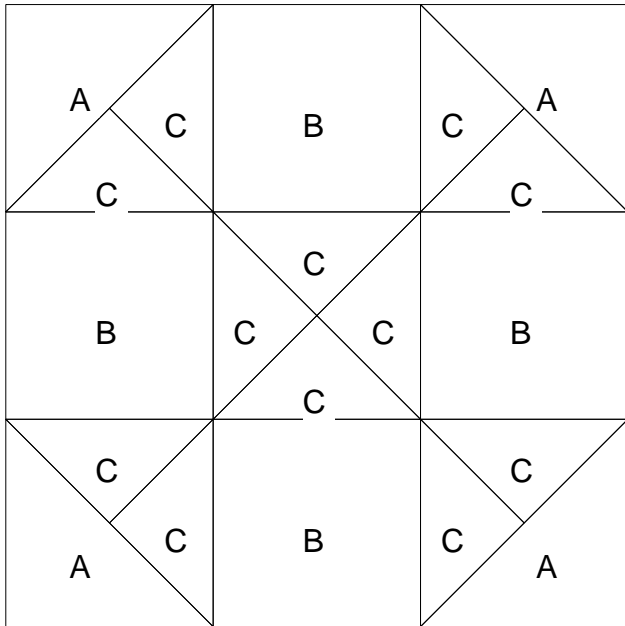

Cobwebs

Cobwebs

Pattern for 9.00x9.00 block
Key Block (18/50 actual size)

Cobwebs

Pattern for 9.00x9.00 block
Key Block (27/100 actual size)

Cutting Diagrams

Patch Count