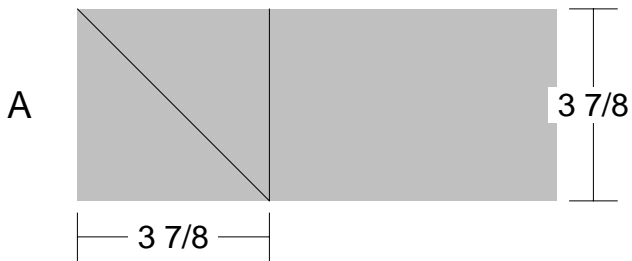

Cobwebs

Cobwebs

Pattern for 9.00x9.00 block
Key Block (18/50 actual size)

Cobwebs

Pattern for 9.00x9.00 block
Key Block (27/100 actual size)

Cutting Diagrams

Patch Count