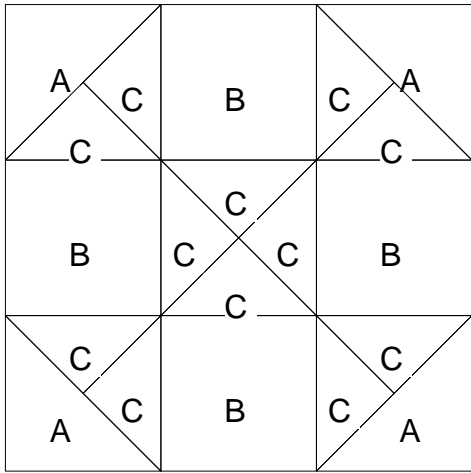

Cobwebs

Cobwebs

Pattern for 9.00x9.00 block
Key Block (18/50 actual size)

Cobwebs

Pattern for 9.00x9.00 block
Key Block (27/100 actual size)

Cutting Diagrams

Patch Count