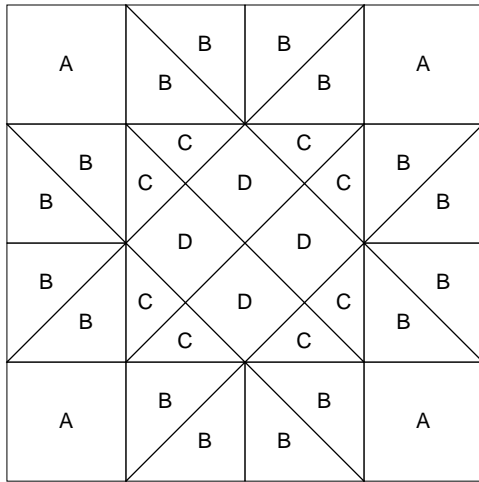

# Checkerboard Star

# Checkerboard Star

Key Block (21/50 actual size)

# Checkerboard Star

Key Block (31/100 actual size)

## Cutting Diagrams