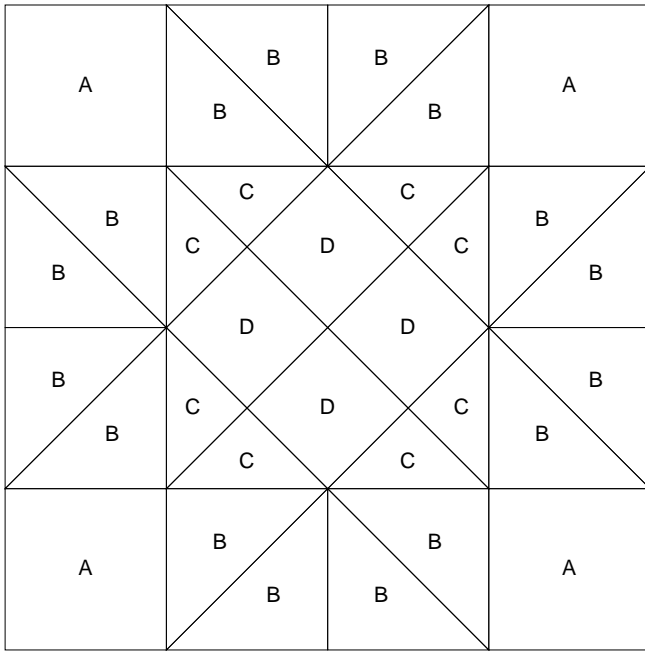

# Checkerboard Star

# Checkerboard Star

Key Block (21/50 actual size)

# Checkerboard Star

Key Block (31/100 actual size)

## Cutting Diagrams