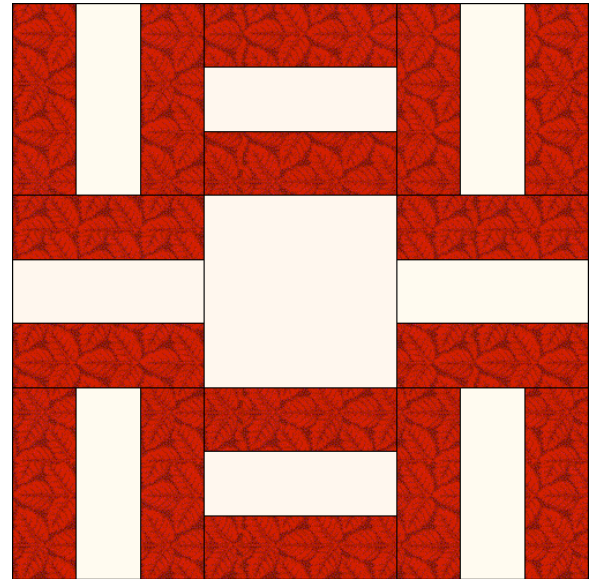

Cats and Mice

Overall Size: 62.00 by 80.00 inches

Fabric key	Number of patches	Yardage estimate	Fabric key	Number of patches	Yardage estimate
	192	1 + 1/4		240	1
	768	3 + 1/8		4	* 2 + 1/8

* The estimate for this fabric assumes that long strips are NOT pieced (single strip of fabric).

Cats and Mice

Pattern for 9.00x9.00 block
Key Block (18/50 actual size)

Cats and Mice

Pattern for 9.00x9.00 block
Key Block (27/100 actual size)

Cutting Diagrams

Patch Count