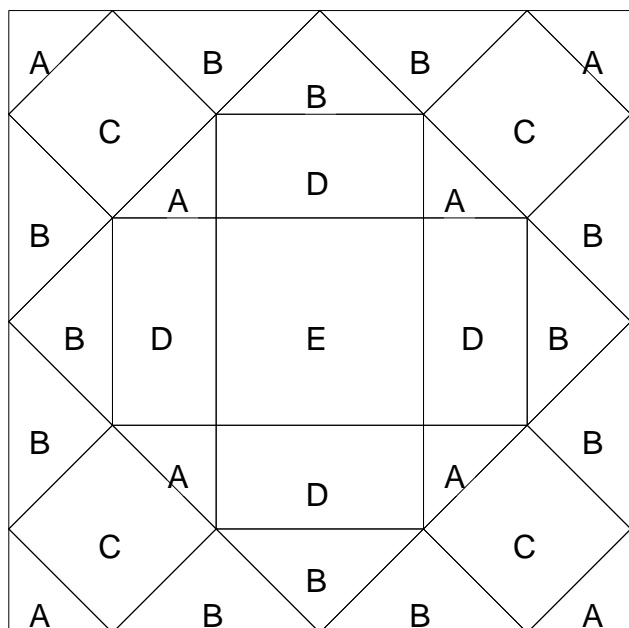

Castle Tower

Castle Tower

Pattern for 9.00x9.00 block
Key Block (18/50 actual size)

Castle Tower

Pattern for 9.00x9.00 block
Key Block (27/100 actual size)

Cutting Diagrams