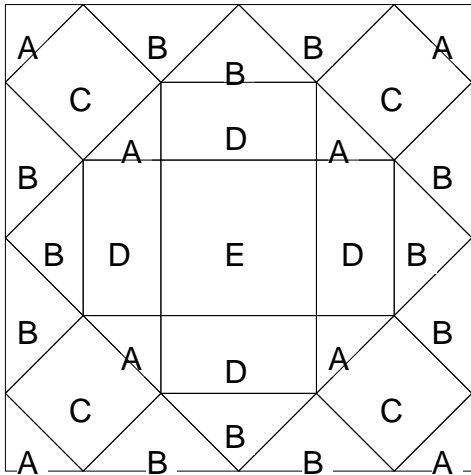

Castle Tower

Castle Tower

Pattern for 9.00x9.00 block
Key Block (18/50 actual size)

Castle Tower

Pattern for 9.00x9.00 block
Key Block (27/100 actual size)

Cutting Diagrams