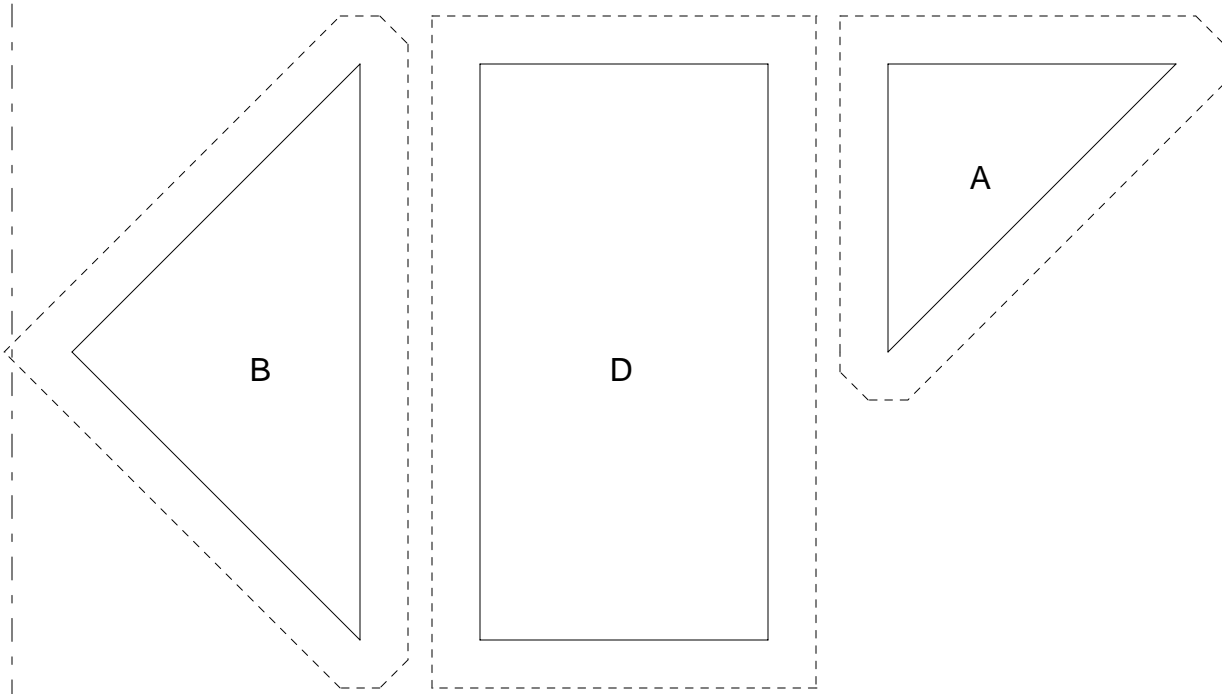

Castle Tower

Castle Tower

Pattern for 9.00x9.00 block
Key Block (18/50 actual size)

Castle Tower

Pattern for 9.00x9.00 block
Key Block (27/100 actual size)

Cutting Diagrams