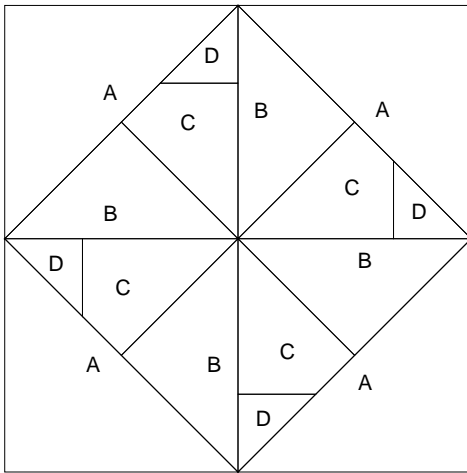

Carol's Scrap Time Quilt

Wheeling Triangles

Key Block (37/100 actual size)

Wheeling Triangles

Key Block (27/100 actual size)

Cutting Diagrams

Patch Count