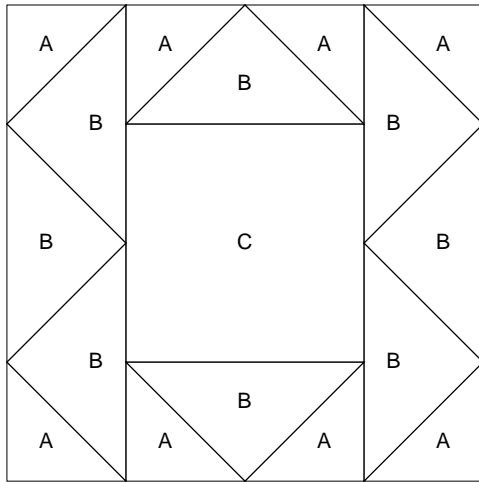

# Buzzard's Roost - 8 inch block

# Buzzard's Roost

Key Block (21/50 actual size)

# Buzzard's Roost

Key Block (31/100 actual size)

## Cutting Diagrams