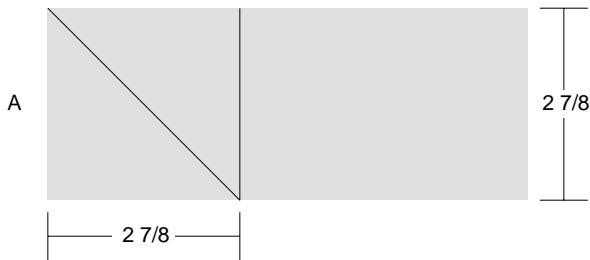

Cutting Diagrams