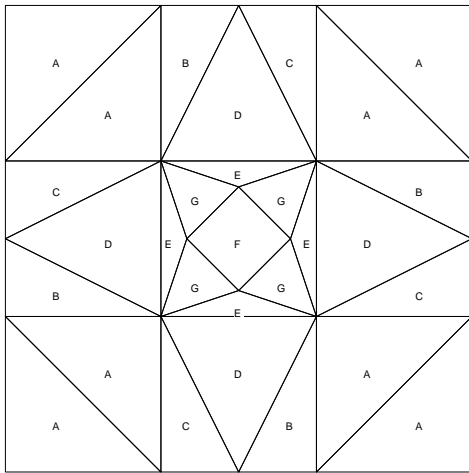

Cutting Diagrams

Patch Count