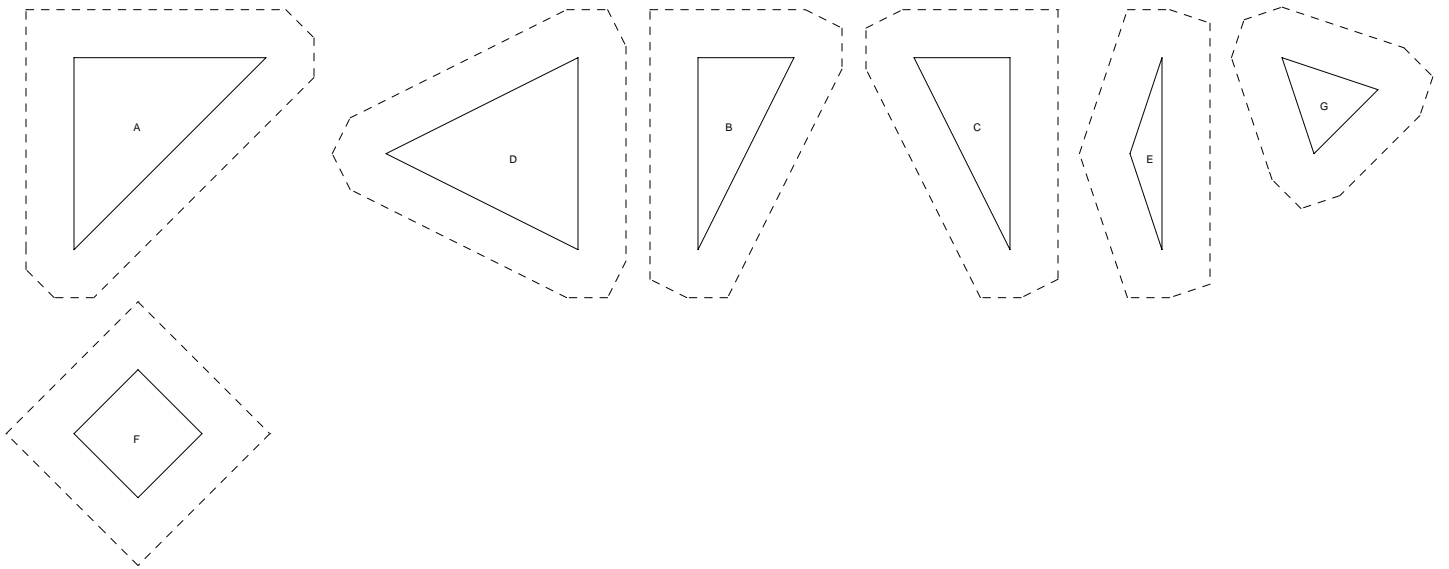

Butterfly Block

Butterfly Block
 Pattern for 9.00x9.00 block
 Key Block (18/50 actual size)

Butterfly Block
 Pattern for 9.00x9.00 block
 Key Block (27/100 actual size)

Cutting Diagrams

Patch Count

4 patches

4 patches

1 patch

4 patches

Butterfly Block
Pattern for 3.00x3.00 block
Key Block (1 and 4/50 times actual size)

Butterfly Block
 Pattern for 3.00x3.00 block
 Key Block (83/100 actual size)

Cutting Diagrams

4 patches

4 patches

1 patch

4 patches