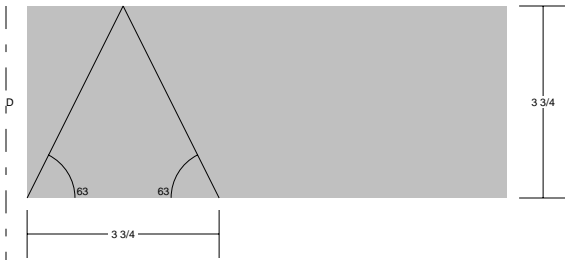

Butterfly Block

Butterfly Block
 Pattern for 9.00x9.00 block
 Key Block (18/50 actual size)

Butterfly Block
 Pattern for 9.00x9.00 block
 Key Block (27/100 actual size)

Cutting Diagrams

Patch Count

4 patches

4 patches

1 patch

4 patches

Butterfly Block
Pattern for 3.00x3.00 block
Key Block (1 and 4/50 times actual size)

Butterfly Block
 Pattern for 3.00x3.00 block
 Key Block (83/100 actual size)

Cutting Diagrams