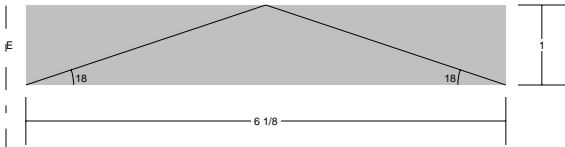

Butterfly Block

Butterfly Block
 Pattern for 9.00x9.00 block
 Key Block (18/50 actual size)

Butterfly Block
 Pattern for 9.00x9.00 block
 Key Block (27/100 actual size)

Cutting Diagrams

Patch Count

4 patches

4 patches

1 patch

4 patches

Butterfly Block
Pattern for 3.00x3.00 block
Key Block (1 and 4/50 times actual size)

Butterfly Block
 Pattern for 3.00x3.00 block
 Key Block (83/100 actual size)

Cutting Diagrams