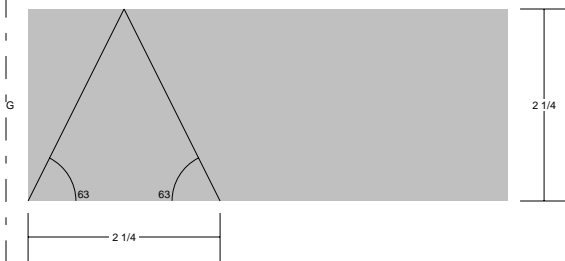

Butterfly Block

Butterfly Block
 Pattern for 9.00x9.00 block
 Key Block (18/50 actual size)

Butterfly Block
 Pattern for 9.00x9.00 block
 Key Block (27/100 actual size)

Cutting Diagrams

Patch Count

4 patches

4 patches

1 patch

4 patches

Butterfly Block
Pattern for 3.00x3.00 block
Key Block (1 and 4/50 times actual size)

Butterfly Block
 Pattern for 3.00x3.00 block
 Key Block (83/100 actual size)

Cutting Diagrams