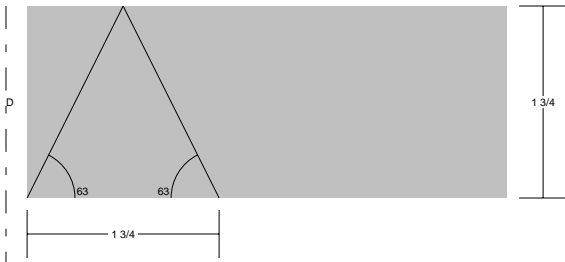

Butterfly Block

Butterfly Block
 Pattern for 9.00x9.00 block
 Key Block (18/50 actual size)

Butterfly Block
 Pattern for 9.00x9.00 block
 Key Block (27/100 actual size)

Cutting Diagrams

Patch Count

4 patches

4 patches

1 patch

4 patches

Butterfly Block
Pattern for 3.00x3.00 block
Key Block (1 and 4/50 times actual size)

Butterfly Block
 Pattern for 3.00x3.00 block
 Key Block (83/100 actual size)

Cutting Diagrams