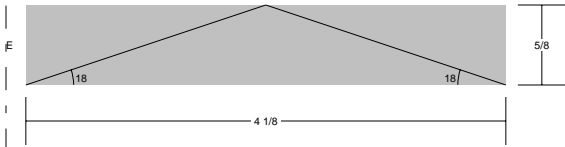

Butterfly Block

Butterfly Block
 Pattern for 9.00x9.00 block
 Key Block (18/50 actual size)

Butterfly Block
 Pattern for 9.00x9.00 block
 Key Block (27/100 actual size)

Cutting Diagrams

Patch Count

4 patches

4 patches

1 patch

4 patches

Butterfly Block
Pattern for 3.00x3.00 block
Key Block (1 and 4/50 times actual size)

Butterfly Block
 Pattern for 3.00x3.00 block
 Key Block (83/100 actual size)

Cutting Diagrams

4 patches

4 patches

1 patch

4 patches