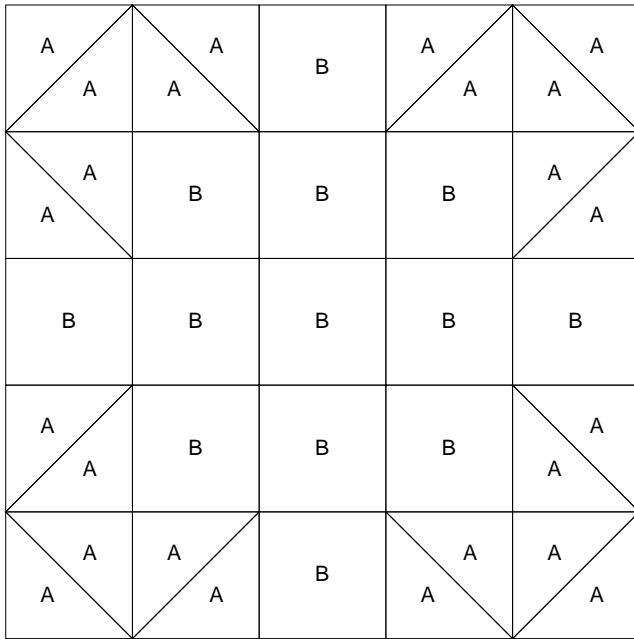

Butterfly at the Crossroads - 10 inch block

Butterfly at the Crossroads

Key Block (33/100 actual size)

Butterfly at the Crossroads

Key Block (5/20 actual size)

Cutting Diagrams