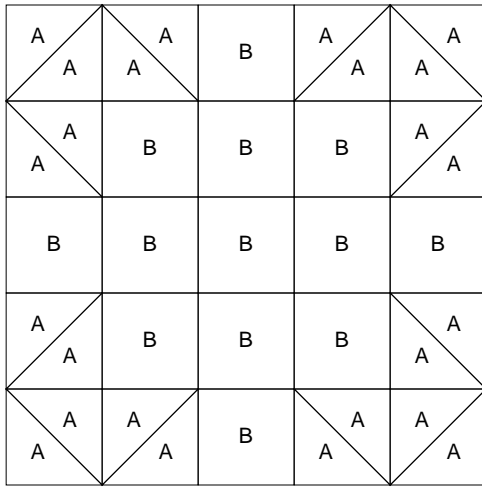

Butterfly at the Crossroads - 10 inch block

Butterfly at the Crossroads

Key Block (33/100 actual size)

Butterfly at the Crossroads

Key Block (5/20 actual size)

Cutting Diagrams