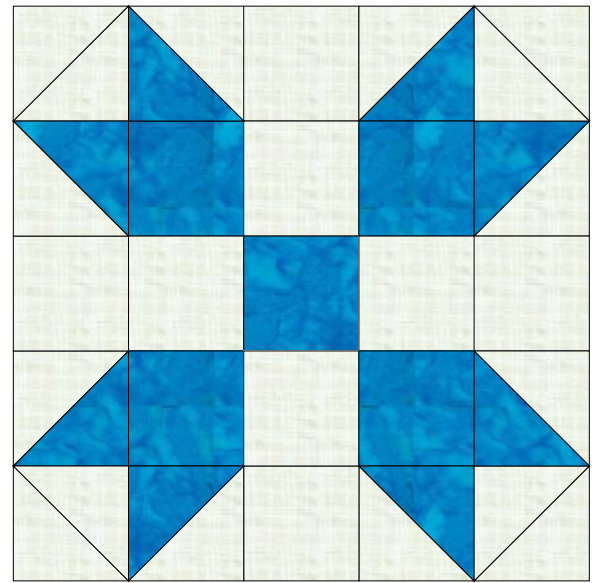

Butterfly at the Crossroads - 10 inch block

Butterfly at the Crossroads

Key Block (33/100 actual size)

Butterfly at the Crossroads

Key Block (5/20 actual size)

Cutting Diagrams