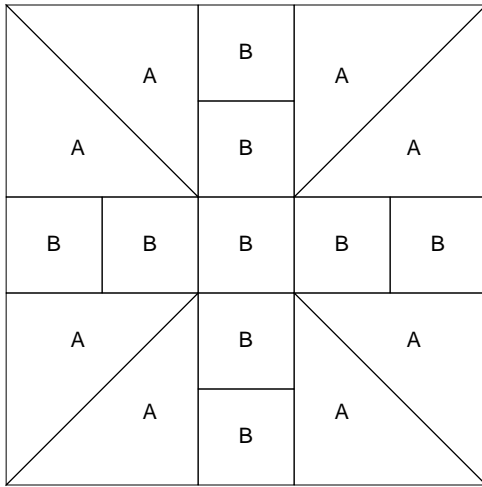

Broken Arrows

Broken Arrows

Key Block (5/20 actual size)

Cutting Diagrams

4 patches

4 patches

Patch Count

4 patches

5 patches

Broken Arrows

Key Block (33/100 actual size)