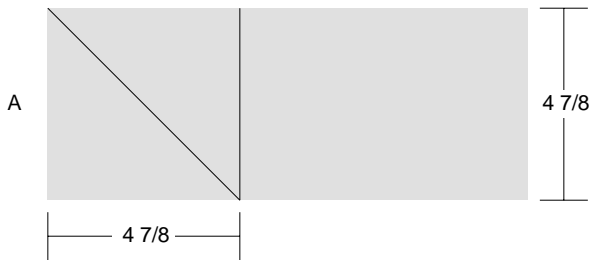

Broken Arrows

Broken Arrows

Key Block (5/20 actual size)

Cutting Diagrams

4 patches

4 patches

Patch Count

4 patches

5 patches

Broken Arrows

Key Block (33/100 actual size)