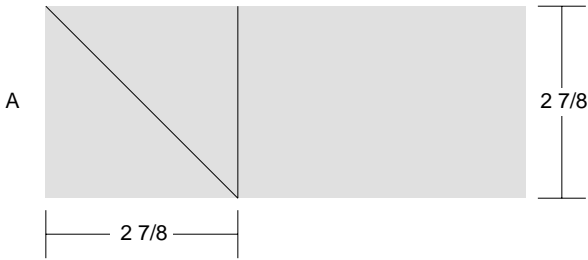

# Bonny Scotland - 8 inch block

# Bonny Scotland

Key Block (31/100 actual size)

Cutting Diagrams

Patch Count

# Bonny Scotland

Key Block (21/50 actual size)