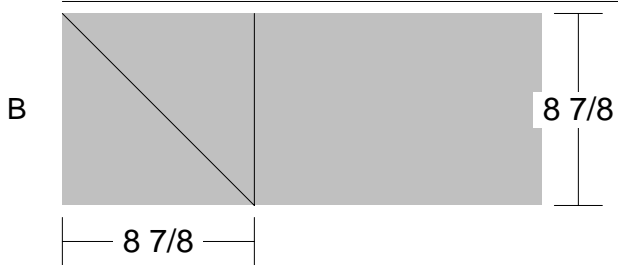

Birds in the Air

Birds in the Air

Pattern for 8.00x8.00 block
Key Block (2/5 actual size)

Birds in the Air

Pattern for 8.00x8.00 block
Key Block (31/100 actual size)

Cutting Diagrams

Patch Count