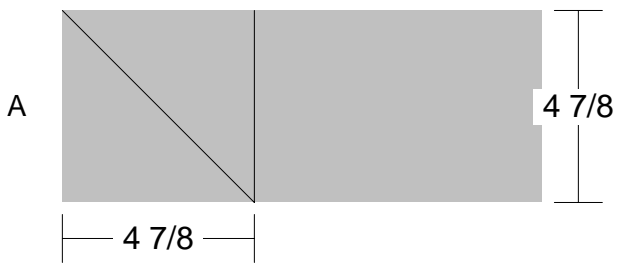

Birds in the Air

Birds in the Air

Pattern for 8.00x8.00 block
Key Block (2/5 actual size)

Birds in the Air

Pattern for 8.00x8.00 block
Key Block (31/100 actual size)

Cutting Diagrams

Patch Count