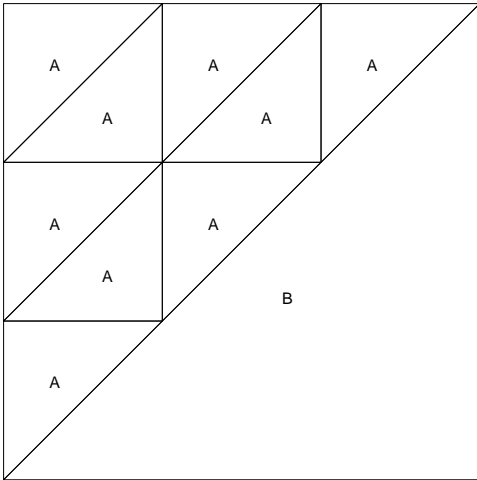

Birds in the Air

Birds in the Air
Pattern for 9.00x9.00 block
Key Block (18/50 actual size)

B

Birds in the Air
 Pattern for 8.00x8.00 block
 Key Block (31/100 actual size)

Cutting Diagrams