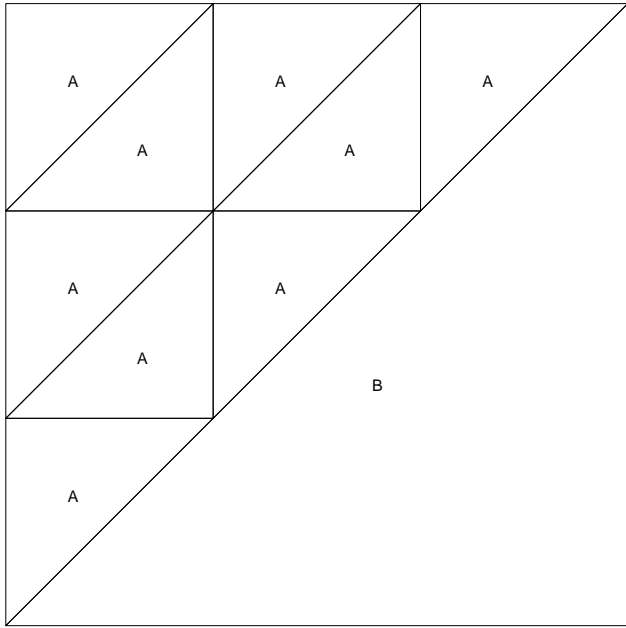

Birds in the Air

Birds in the Air
Pattern for 9.00x9.00 block
Key Block (18/50 actual size)

B

Birds in the Air
 Pattern for 8.00x8.00 block
 Key Block (31/100 actual size)

Cutting Diagrams