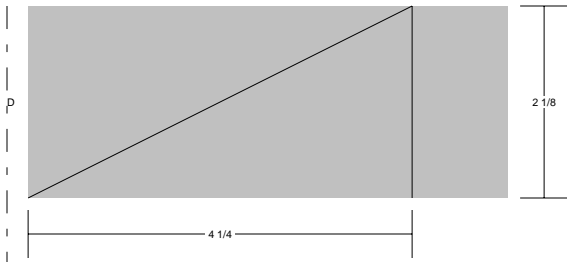

Bird of Paradise

Bird of Paradise
 Pattern for 9.00x9.00 block
 Key Block (18/50 actual size)

Bird of Paradise
 Pattern for 9.00x9.00 block
 Key Block (27/100 actual size)

Cutting Diagrams

Bird of Paradise
 Pattern for 3.00x3.00 block
 Key Block (1 and 4/50 times actual size)

Bird of Paradise
 Pattern for 3.00x3.00 block
 Key Block (83/100 actual size)

Cutting Diagrams

Patch Count