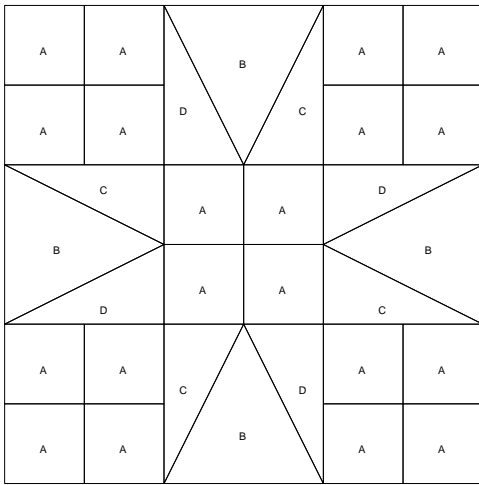

Cutting Diagrams

Patch Count