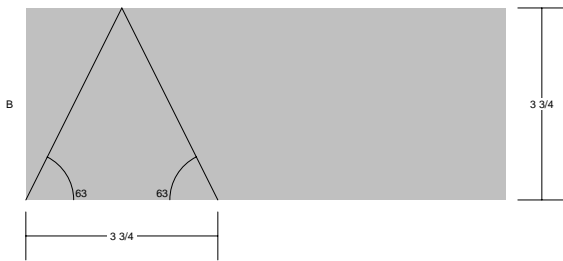

Cutting Diagrams