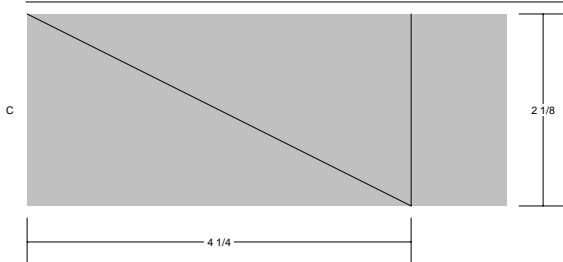

Cutting Diagrams