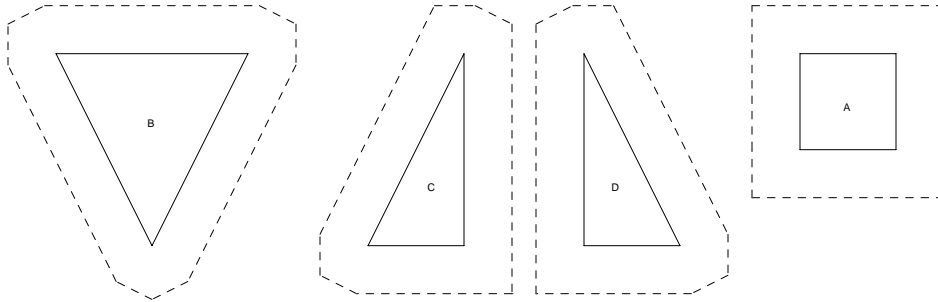

Bird of Paradise

Bird of Paradise
 Pattern for 9.00x9.00 block
 Key Block (18/50 actual size)

Bird of Paradise
 Pattern for 9.00x9.00 block
 Key Block (27/100 actual size)

Cutting Diagrams

Bird of Paradise
 Pattern for 3.00x3.00 block
 Key Block (1 and 4/50 times actual size)

Bird of Paradise
 Pattern for 3.00x3.00 block
 Key Block (83/100 actual size)

Cutting Diagrams

Patch Count