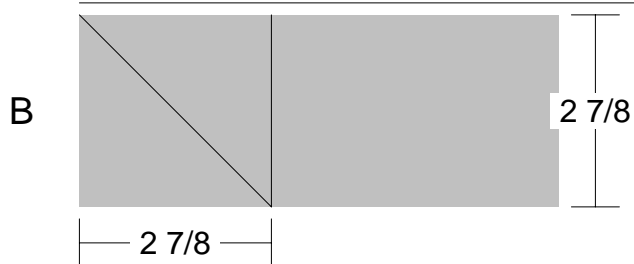

Basket of Diamonds

Basket of Diamonds

Pattern for 8.00x8.00 block
Key Block (2/5 actual size)

Basket of Diamonds

Pattern for 8.00x8.00 block
Key Block (31/100 actual size)

Cutting Diagrams

Patch Count