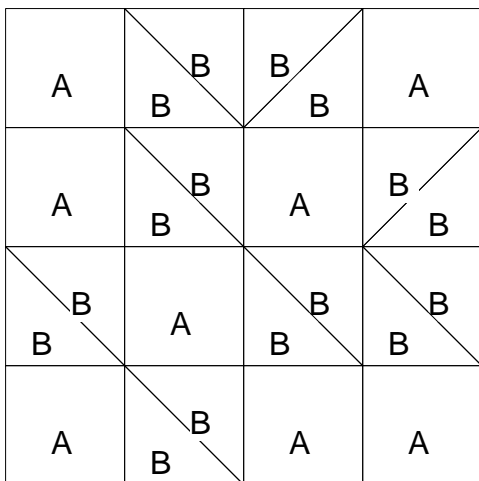

Basket of Diamonds

Basket of Diamonds

Pattern for 8.00x8.00 block
Key Block (2/5 actual size)

Basket of Diamonds

Pattern for 8.00x8.00 block
Key Block (31/100 actual size)

Cutting Diagrams

Patch Count