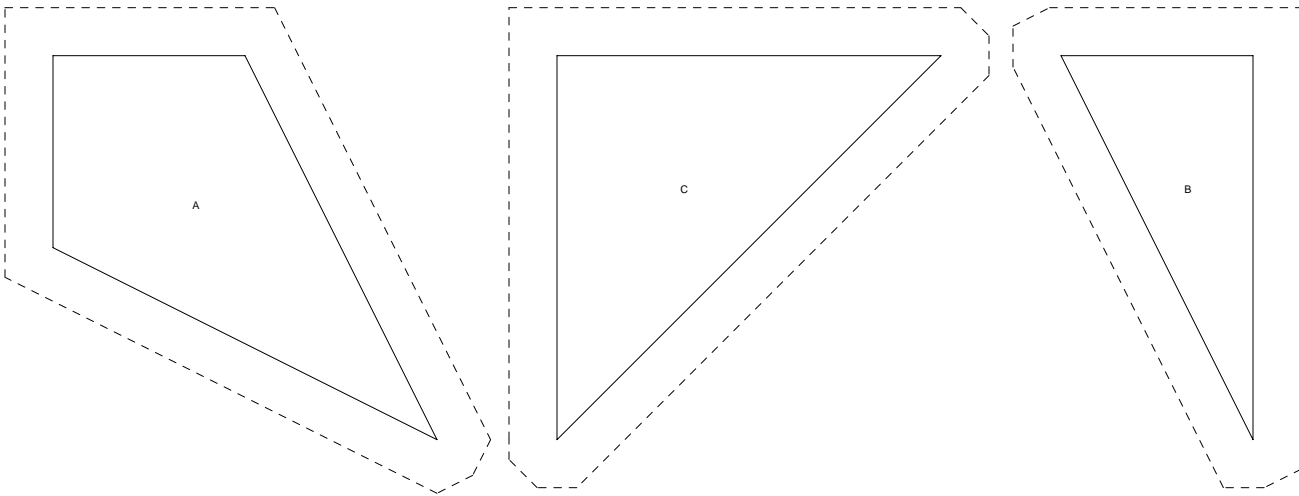

Autumn Stars Golden Chains

Autumn Stars - Golden Chains
Pattern for 8.00x8.00 block
Key Block (21/50 actual size)

Autumn Stars - Golden Chains
 Pattern for 8.00x8.00 block
 Key Block (31/100 actual size)

Cutting Diagrams

Patch Count

Autumn Stars Golden Chains