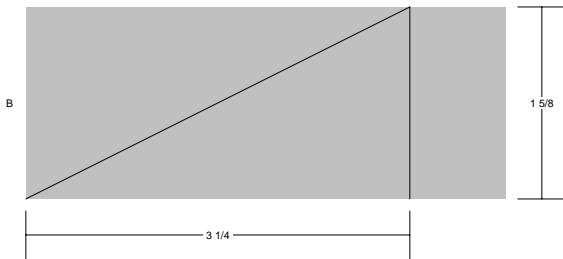

Cutting Diagrams

Patch Count