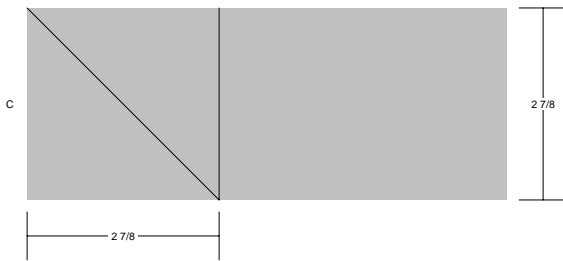

Autumn Stars - Golden Chains
Pattern for 8.00x8.00 block
Key Block (31/100 actual size)

Patch Count