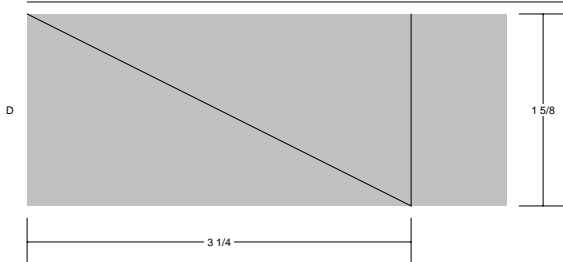

Autumn Stars - Golden Chains
Pattern for 8.00x8.00 block
Key Block (31/100 actual size)

Patch Count