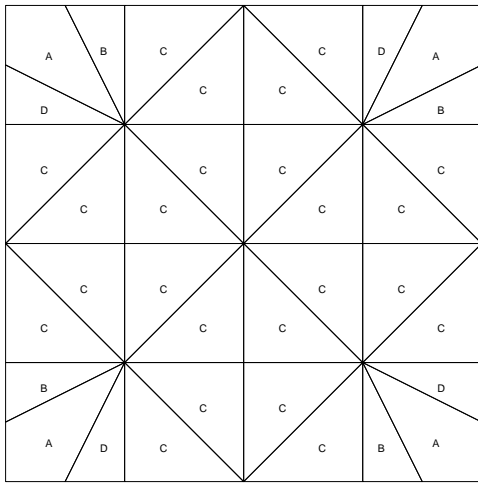

Autumn Stars Golden Chains

Autumn Stars - Golden Chains
Pattern for 8.00x8.00 block
Key Block (21/50 actual size)

Autumn Stars - Golden Chains
 Pattern for 8.00x8.00 block
 Key Block (31/100 actual size)

Cutting Diagrams

Patch Count

Autumn Stars Golden Chains