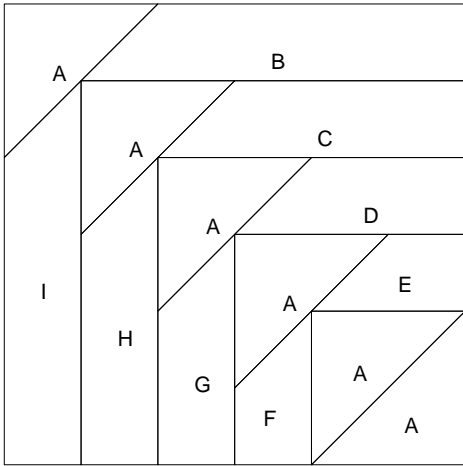

# Chicago Geese

**Chicago Geese**  
Pattern for 12.00x12.00 block  
Key Block (29/100 actual size)

B

I

C

# Chicago Geese

Pattern for 12.00x12.00 block  
Key Block (1/5 actual size)

## Cutting Diagrams