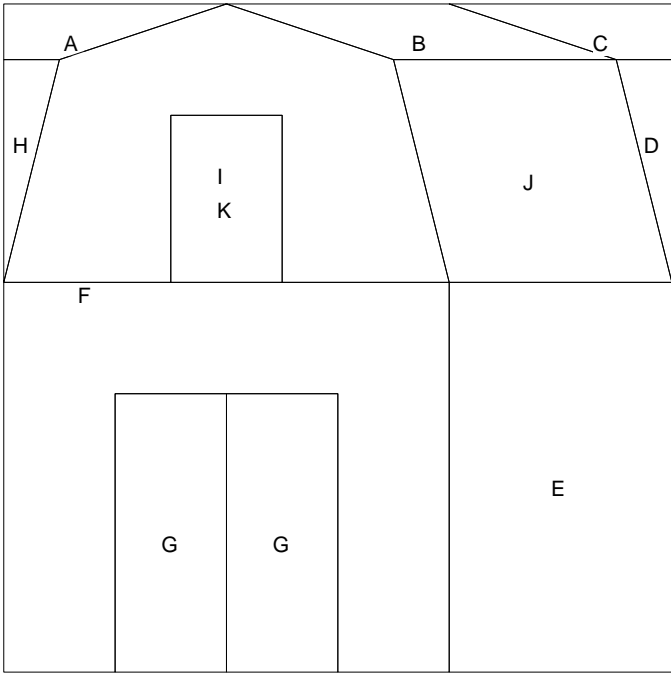

# Barn

Pattern for 12.00x12.00 block  
Key Block (29/100 actual size)

F

I

B

E

G

# Barn

Pattern for 12.00x12.00 block  
Key Block (1/5 actual size)

# Diamond Cross

Pattern for 14.00x14.00 block  
Key Block (12/50 actual size)

# Diamond Cross

Pattern for 14.00x14.00 block  
Key Block (17/100 actual size)