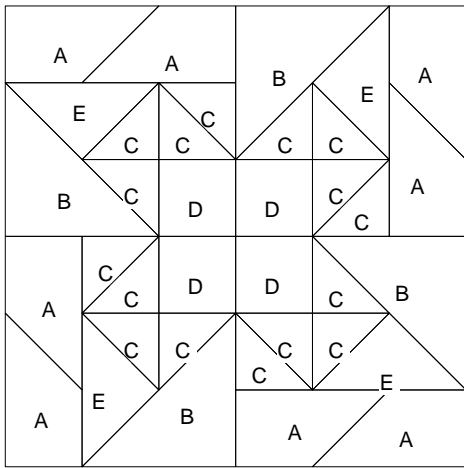

Rolling Pinwheel

Pattern for 12.00x12.00 block
Key Block (1/5 actual size)