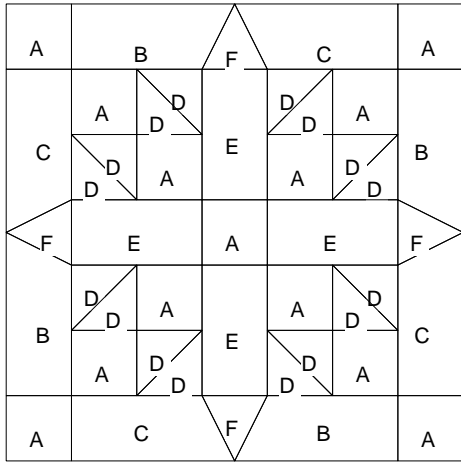

# Barn

Pattern for 12.00x12.00 block  
Key Block (29/100 actual size)

F

I

B

E

G

# Barn

Pattern for 12.00x12.00 block  
Key Block (1/5 actual size)

# Diamond Cross

Pattern for 14.00x14.00 block  
Key Block (12/50 actual size)

# Diamond Cross

Pattern for 14.00x14.00 block  
Key Block (17/100 actual size)