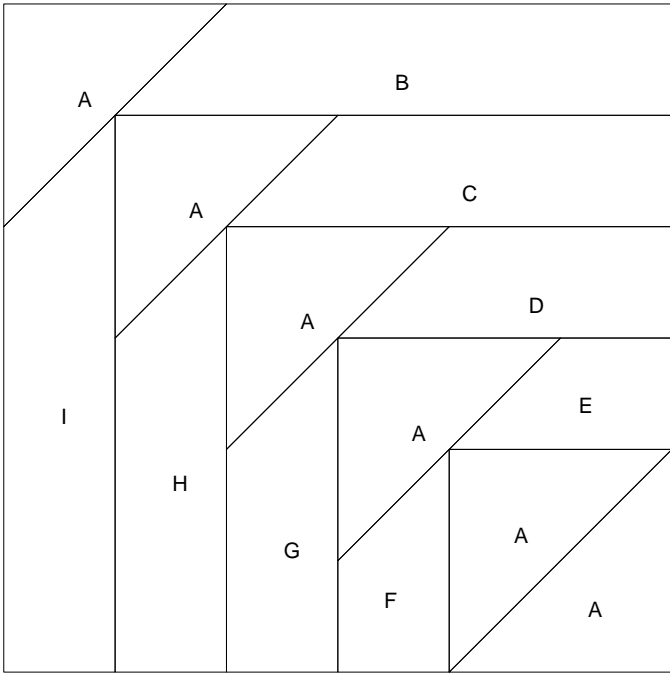

# Barn

Pattern for 12.00x12.00 block  
Key Block (1/5 actual size)

Cutting Diagrams

Patch Count

# Chicago Geese

**Chicago Geese**  
Pattern for 12.00x12.00 block  
Key Block (29/100 actual size)

B

I

C