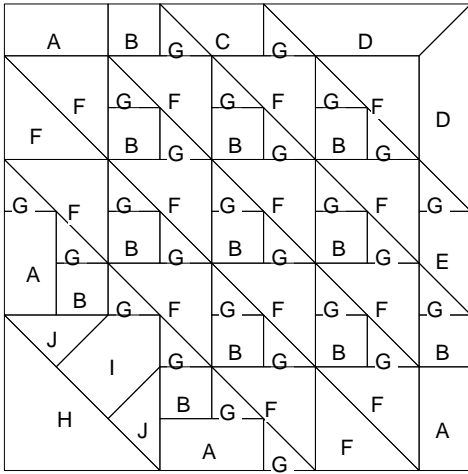

Family Tree

Pattern for 9.00x9.00 block
Key Block (27/100 actual size)