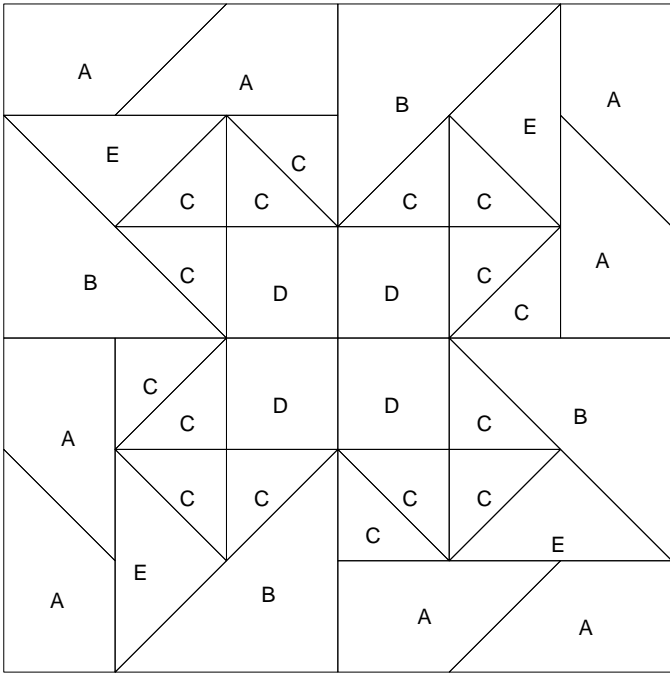

Rolling Pinwheel

Pattern for 12.00x12.00 block
Key Block (29/100 actual size)