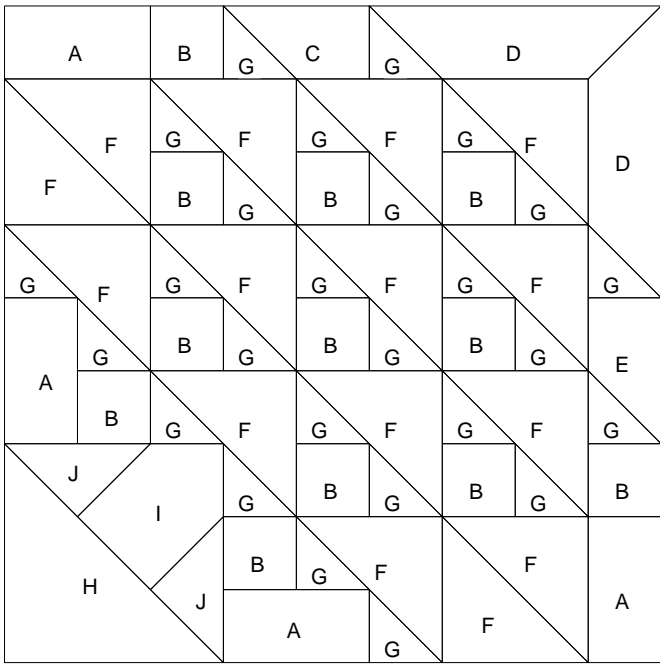

Family Tree

Pattern for 9.00x9.00 block
Key Block (19/50 actual size)