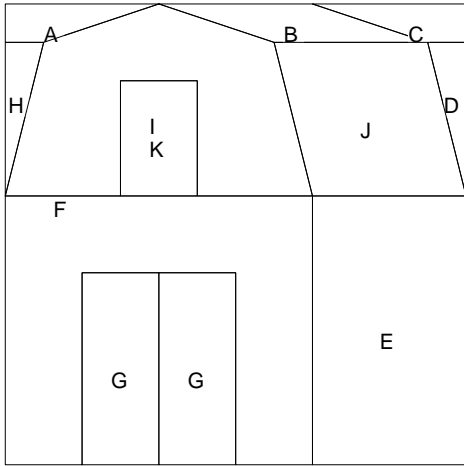

# Barn

Pattern for 12.00x12.00 block  
Key Block (29/100 actual size)

F

I

B

E

G

## Cutting Diagrams

# Diamond Cross

Pattern for 14.00x14.00 block  
Key Block (12/50 actual size)

# Diamond Cross

Pattern for 14.00x14.00 block  
Key Block (17/100 actual size)