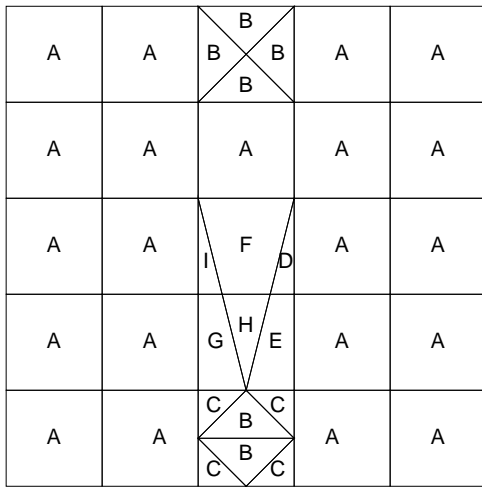

Airplane - 10 inch block

Airplane

Key Block (33/100 actual size)

Airplane

Key Block (5/20 actual size)

Cutting Diagrams

Patch Count