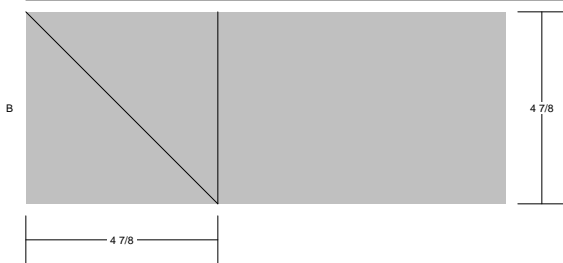

Patch Count