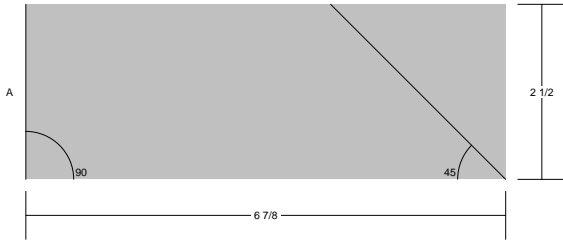

Cutting Diagrams