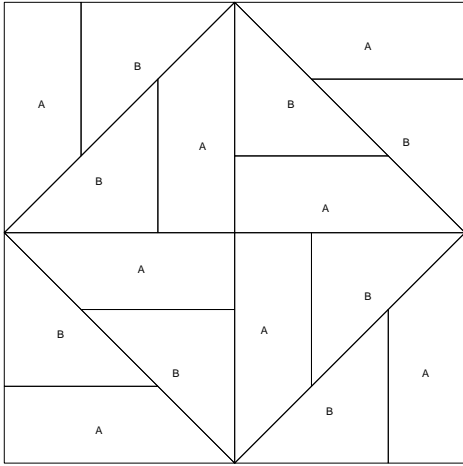

Turnabout Variation