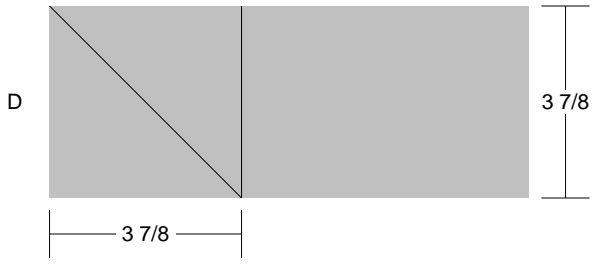

Tulip Tile

Tulip Tile

Pattern for 12.00x12.00 block
Key Block (1/5 actual size)

Cutting Diagrams

Patch Count

2 patches

1 patch

1 patch

Tulip Tile

Pattern for 12.00x12.00 block
Key Block (29/100 actual size)

A	A	A	A	A	A	A	A
A	A	A	A	A	A	A	A
A	A	B		B		A	A
A	A	C		E	F		A
A	A	D		D		A	A
A	A	A	A	A	A	A	A
A	A	A	A	A	A	A	A