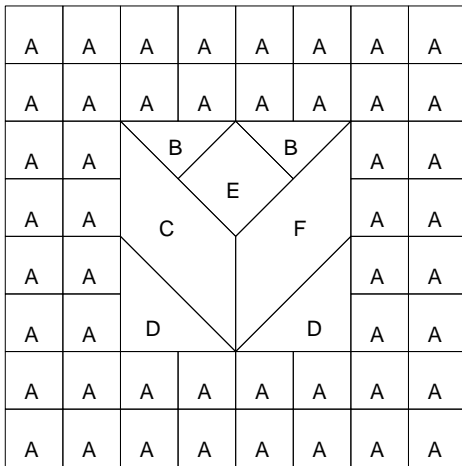

Tulip Tile

Tulip Tile

Pattern for 12.00x12.00 block
Key Block (1/5 actual size)

Cutting Diagrams

Patch Count

2 patches

1 patch

1 patch

Tulip Tile

Pattern for 12.00x12.00 block
Key Block (29/100 actual size)

A	A	A	A	A	A	A	A
A	A	A	A	A	A	A	A
A	A	B		B		A	A
A	A	C		E	F		A
A	A	D		D		A	A
A	A	A	A	A	A	A	A
A	A	A	A	A	A	A	A