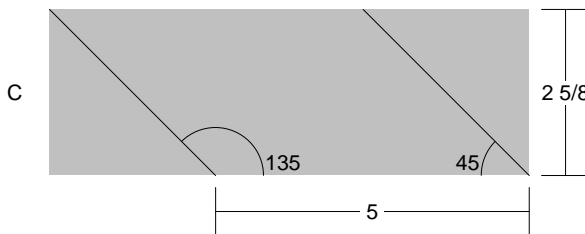

Tulip Tile

Tulip Tile

Pattern for 12.00x12.00 block
Key Block (1/5 actual size)

Cutting Diagrams

Patch Count

2 patches

1 patch

1 patch

Tulip Tile

Pattern for 12.00x12.00 block
Key Block (29/100 actual size)

A	A	A	A	A	A	A	A
A	A	A	A	A	A	A	A
A	A	B		B		A	A
A	A	C		E	F		A
A	A	D		D		A	A
A	A	A	A	A	A	A	A
A	A	A	A	A	A	A	A