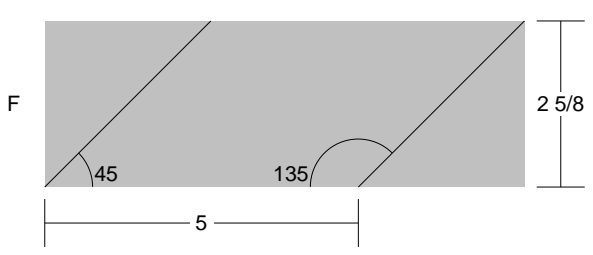

Tulip Tile

Tulip Tile

Pattern for 12.00x12.00 block
Key Block (1/5 actual size)

Cutting Diagrams

Patch Count

2 patches

1 patch

1 patch

Tulip Tile

Pattern for 12.00x12.00 block
Key Block (29/100 actual size)

A	A	A	A	A	A	A	A
A	A	A	A	A	A	A	A
A	A	B		B		A	A
A	A	C		E	F		A
A	A	D		D		A	A
A	A	A	A	A	A	A	A
A	A	A	A	A	A	A	A