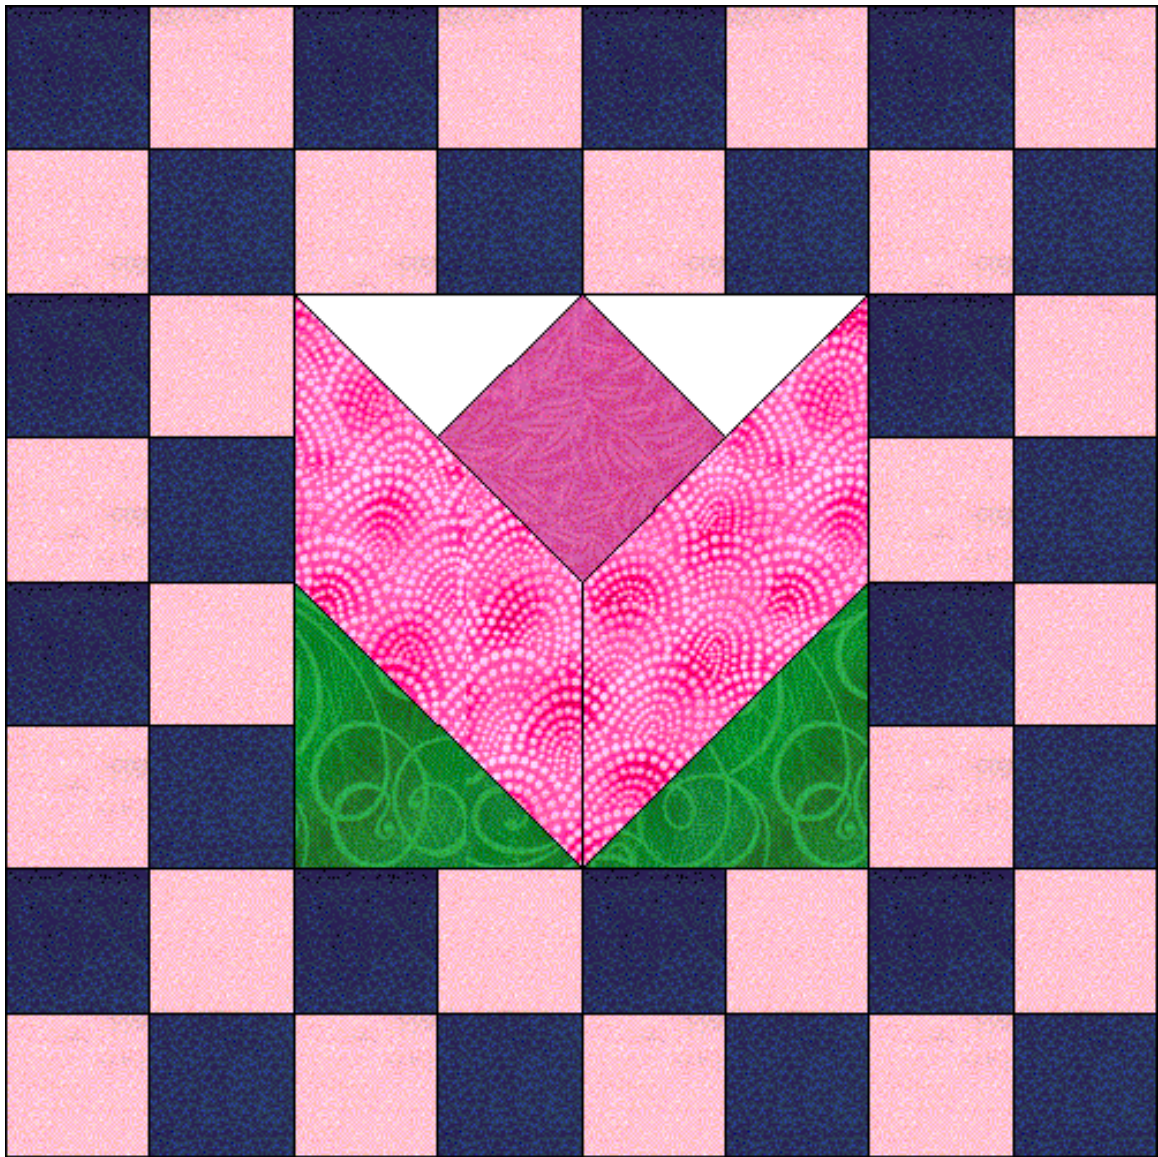

Tulip Tile

Tulip Tile

Pattern for 12.00x12.00 block
Key Block (1/5 actual size)

Cutting Diagrams

Patch Count

2 patches

1 patch

1 patch

Tulip Tile

Pattern for 12.00x12.00 block
Key Block (29/100 actual size)

A	A	A	A	A	A	A	A
A	A	A	A	A	A	A	A
A	A	B		B		A	A
A	A	C		E	F		A
A	A	D		D		A	A
A	A	A	A	A	A	A	A
A	A	A	A	A	A	A	A