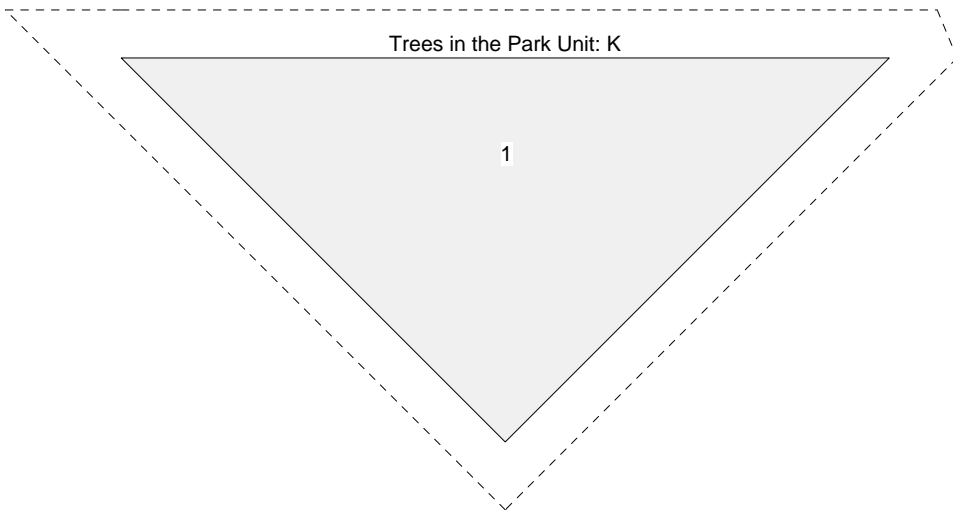

# Trees in the Park

Pattern for 12.00x12.00 block  
Key Block (29/100 actual size)

# Trees in the Park

Trees in the Park Unit: D

1

Trees in the Park Unit: H

1

1

Trees in the Park Unit: P

1

# Trees in the Park

Pattern for 12.00x12.00 block  
Key Block (1/5 actual size)