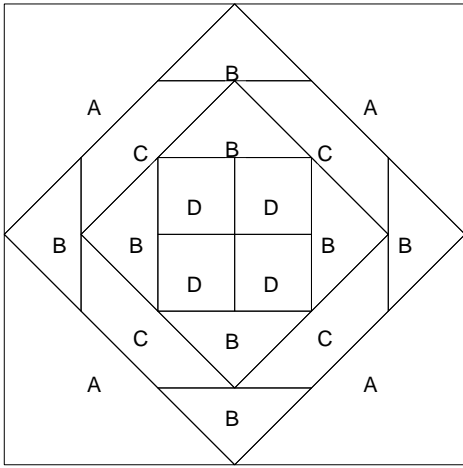

# Trees in the Park

Pattern for 12.00x12.00 block  
Key Block (29/100 actual size)

# Trees in the Park

Trees in the Park Unit: D

1

Trees in the Park Unit: H

1

1

Trees in the Park Unit: P

1

# Trees in the Park

Pattern for 12.00x12.00 block  
Key Block (1/5 actual size)