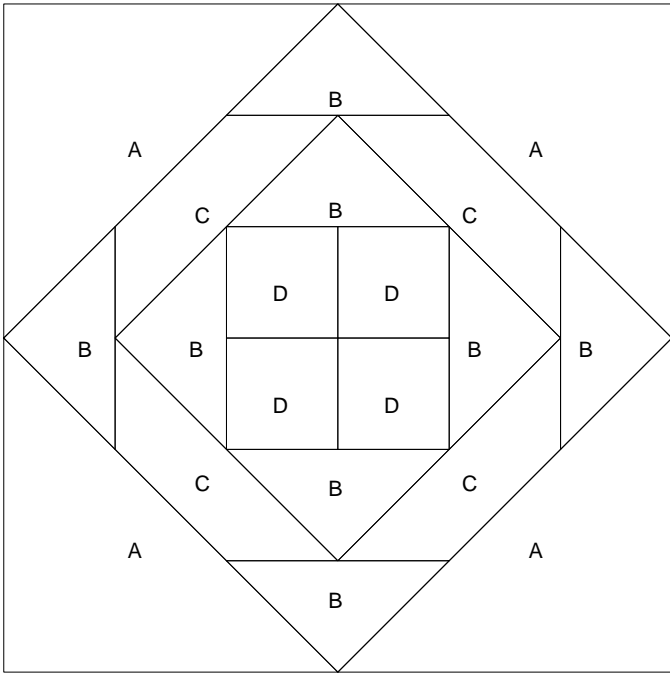

# Trees in the Park

Pattern for 12.00x12.00 block  
Key Block (29/100 actual size)

# Trees in the Park

Trees in the Park Unit: D

1

Trees in the Park Unit: H

1

1

Trees in the Park Unit: P

1

# Trees in the Park

Pattern for 12.00x12.00 block  
Key Block (1/5 actual size)

## Cutting Diagrams