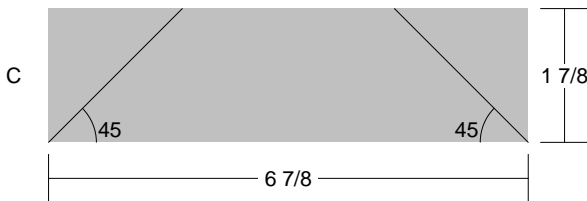

Cutting Diagrams

Patch Count