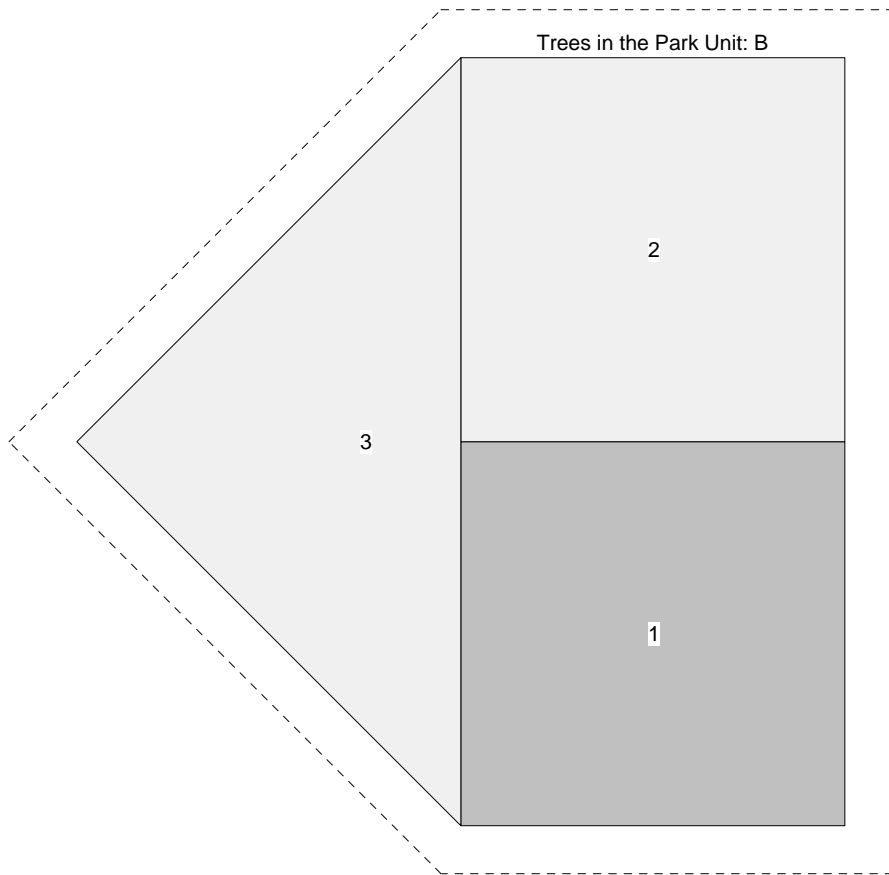

# Trees in the Park

Pattern for 12.00x12.00 block  
Key Block (29/100 actual size)

# Trees in the Park

Trees in the Park Unit: D

1

Trees in the Park Unit: H

1

1

Trees in the Park Unit: P

1

# Trees in the Park

Pattern for 12.00x12.00 block  
Key Block (1/5 actual size)

## Cutting Diagrams