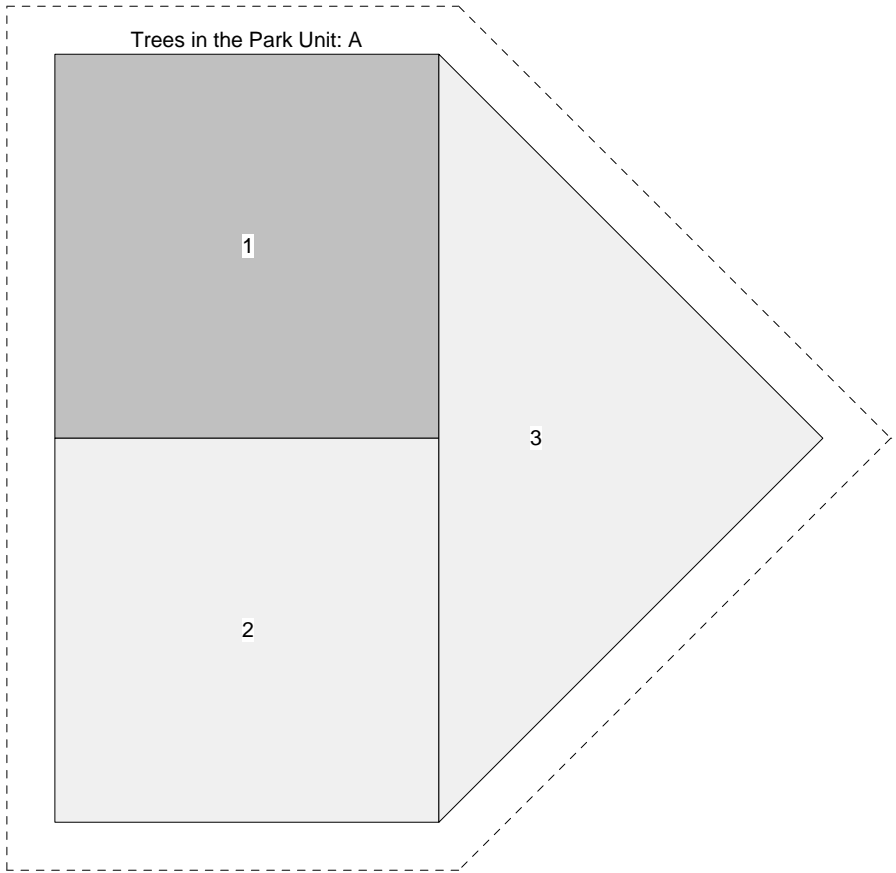

# Trees in the Park

Pattern for 12.00x12.00 block  
Key Block (29/100 actual size)

# Trees in the Park

Trees in the Park Unit: D

1

Trees in the Park Unit: H

1

1

Trees in the Park Unit: P

1

# Trees in the Park

Pattern for 12.00x12.00 block  
Key Block (1/5 actual size)

## Cutting Diagrams