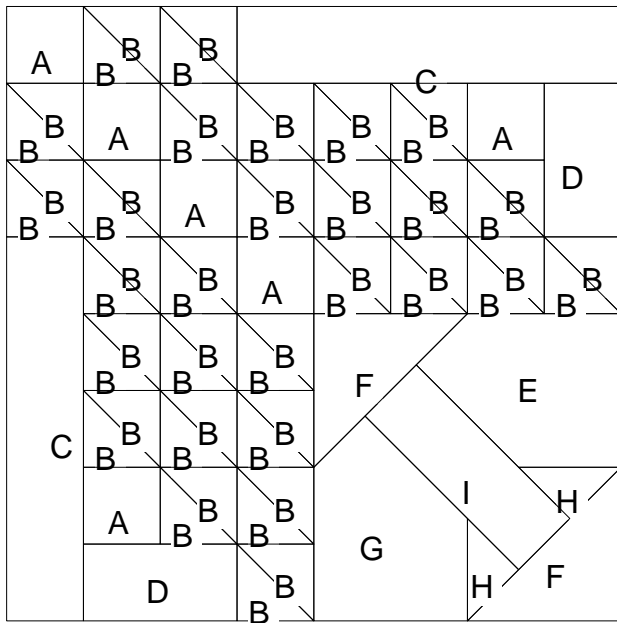

Tree of Life
Pattern for 20.00x20.00 block
Key Block (8/50 actual size)