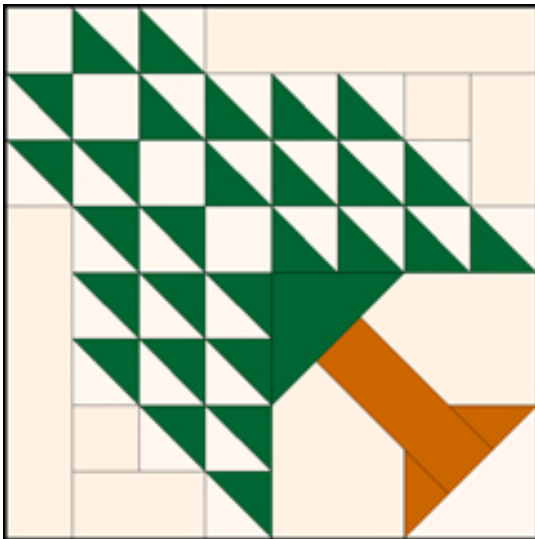

# Tree of Life

## Patterns for Two Color Variations

# Tree of Life

Tree of Life  
 Pattern for 20.00x20.00 block  
 Key Block (8/50 actual size)

G

F

E

# Tree of Life

Pattern for 20.00x20.00 block  
Key Block (6/50 actual size)