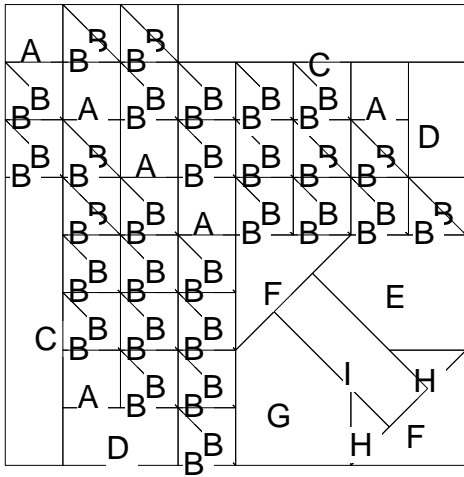

## Patterns for Two Color Variations

## Cutting Diagrams

# Tree of Life

Tree of Life  
 Pattern for 20.00x20.00 block  
 Key Block (8/50 actual size)

G

F

E

# Tree of Life

Pattern for 20.00x20.00 block  
Key Block (6/50 actual size)