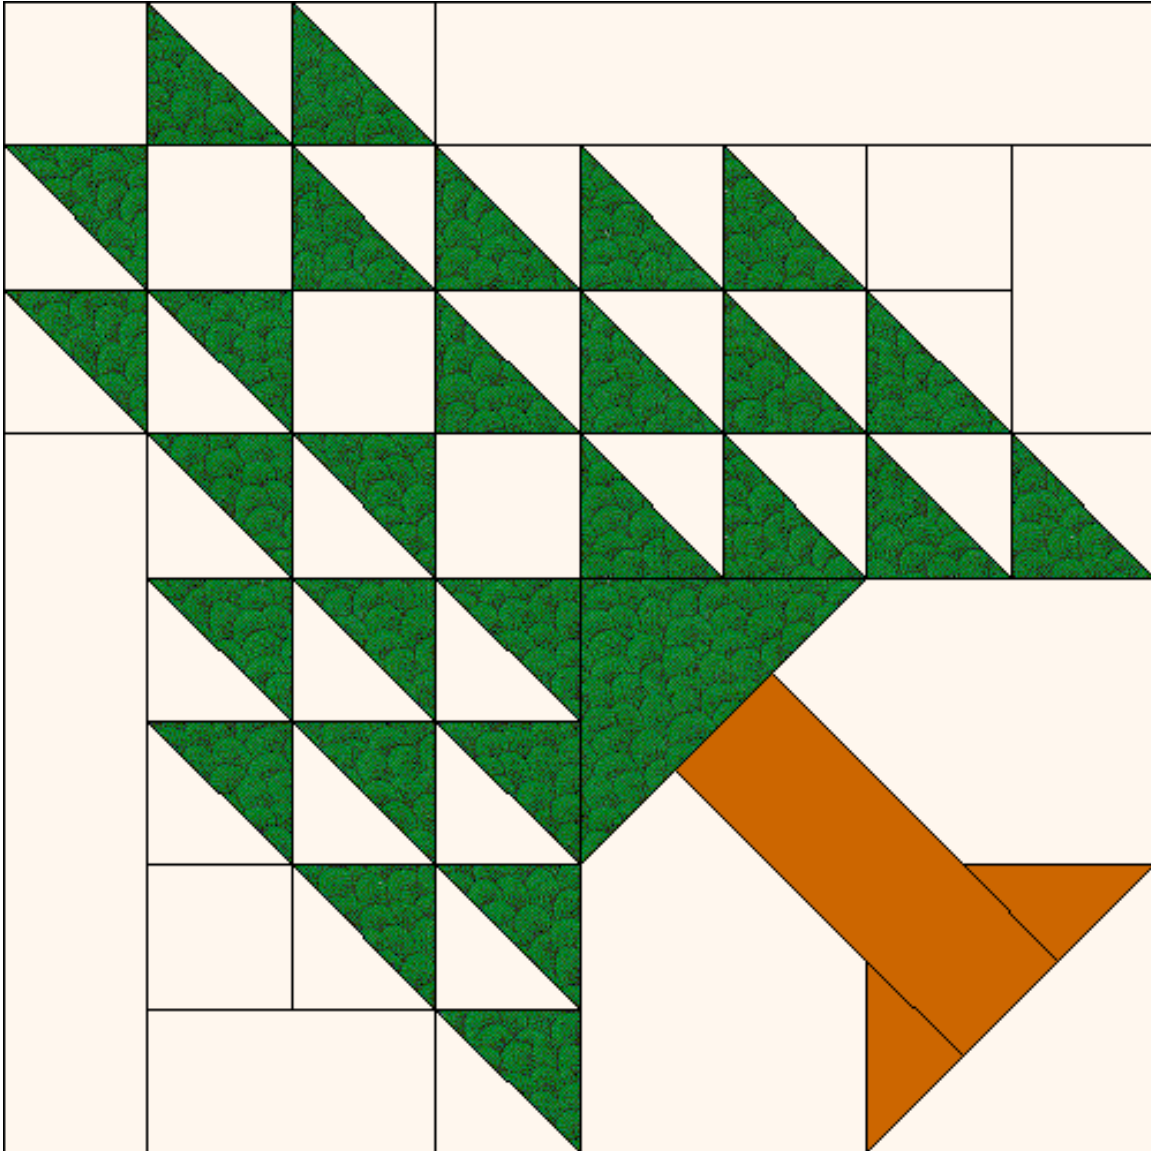

## Patterns for Two Color Variations

## Cutting Diagrams

## Patch Count

 2 patches

 2 patches

 2 patches

 1 patch

# Tree of Life

Tree of Life  
 Pattern for 20.00x20.00 block  
 Key Block (8/50 actual size)

G

F

E