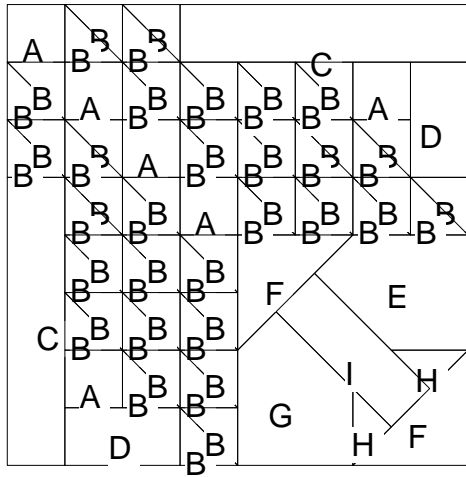

## Patterns for Two Color Variations

# Tree of Life

Tree of Life  
 Pattern for 20.00x20.00 block  
 Key Block (8/50 actual size)

G

F

E

# Tree of Life

Pattern for 20.00x20.00 block  
Key Block (6/50 actual size)

## Cutting Diagrams