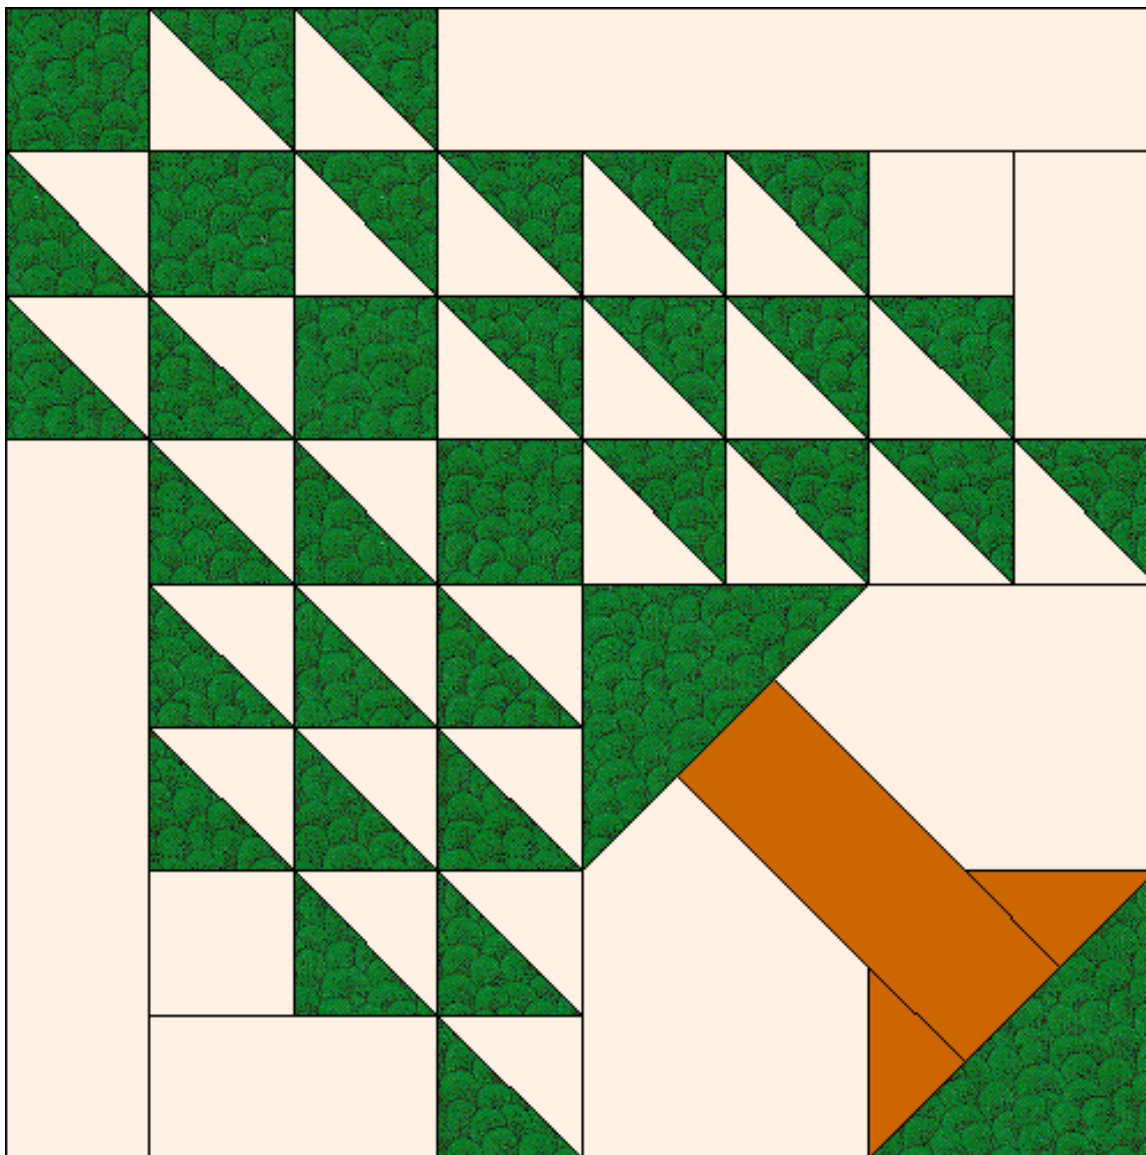

## Patterns for Two Color Variations

# Tree of Life

Tree of Life  
 Pattern for 20.00x20.00 block  
 Key Block (8/50 actual size)

G

F

E

# Tree of Life

Pattern for 20.00x20.00 block  
Key Block (6/50 actual size)