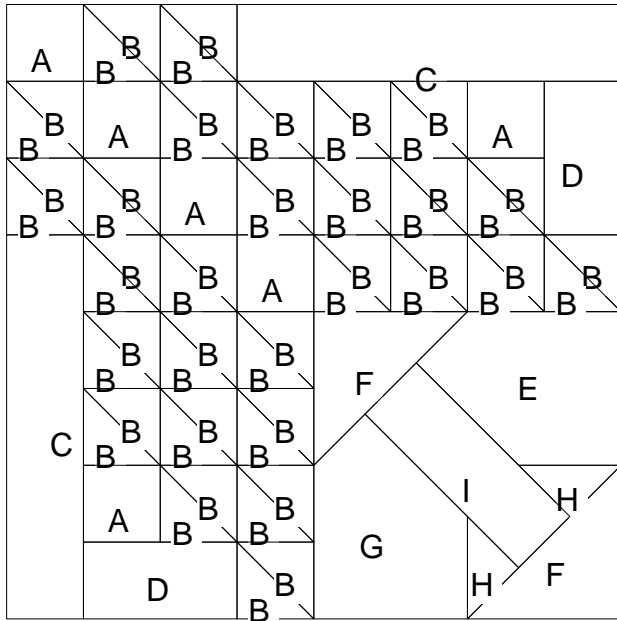

## Patterns for Two Color Variations

## Cutting Diagrams

## Patch Count

 2 patches

 2 patches

 2 patches

 1 patch

# Tree of Life

Tree of Life  
 Pattern for 20.00x20.00 block  
 Key Block (8/50 actual size)

G

F

E