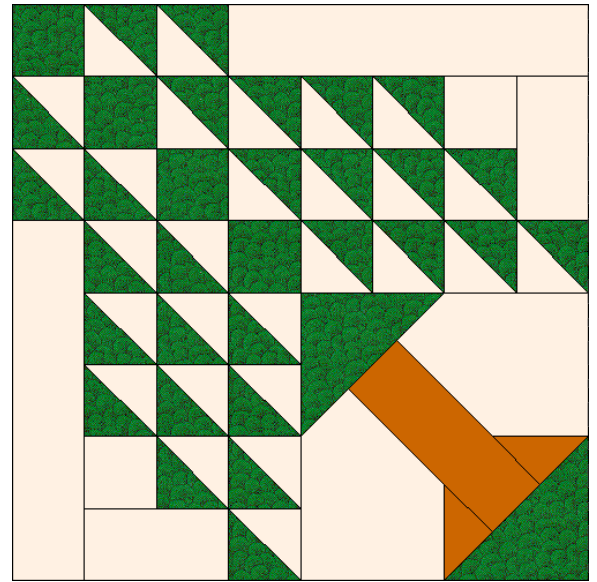

## Patterns for Two Color Variations

# Tree of Life

Tree of Life  
 Pattern for 20.00x20.00 block  
 Key Block (8/50 actual size)

G

F

E

# Tree of Life

Pattern for 20.00x20.00 block  
Key Block (6/50 actual size)