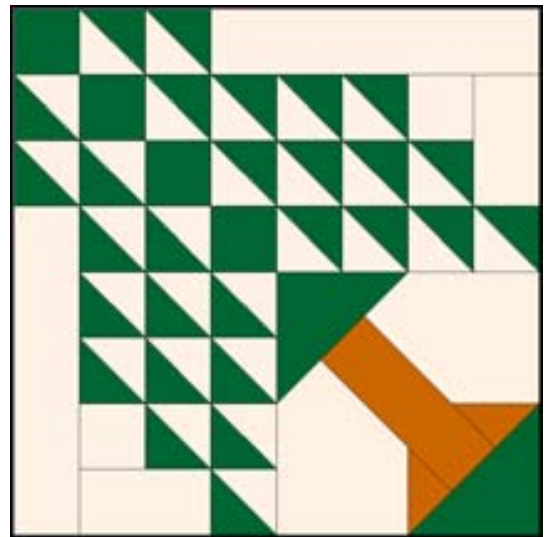

# Tree of Life

## Patterns for Two Color Variations

# Tree of Life

Tree of Life  
 Pattern for 20.00x20.00 block  
 Key Block (8/50 actual size)

G

F

E

# Tree of Life

Pattern for 20.00x20.00 block  
Key Block (6/50 actual size)