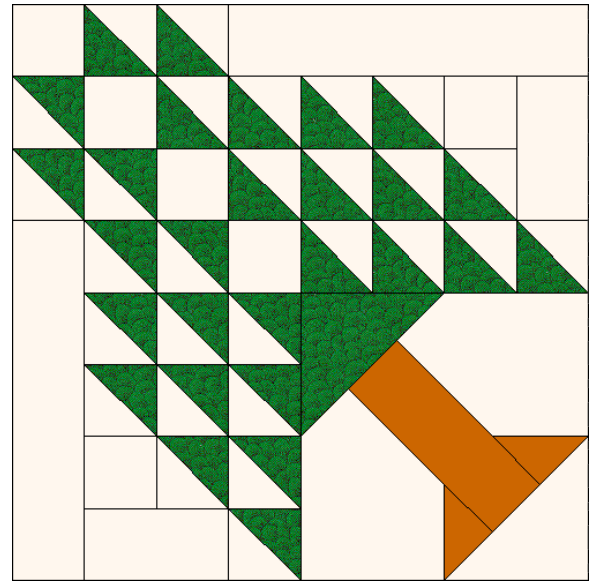

## Patterns for Two Color Variations

## Cutting Diagrams

# Tree of Life

Tree of Life  
 Pattern for 20.00x20.00 block  
 Key Block (8/50 actual size)

G

F

E

# Tree of Life

Pattern for 20.00x20.00 block  
Key Block (6/50 actual size)