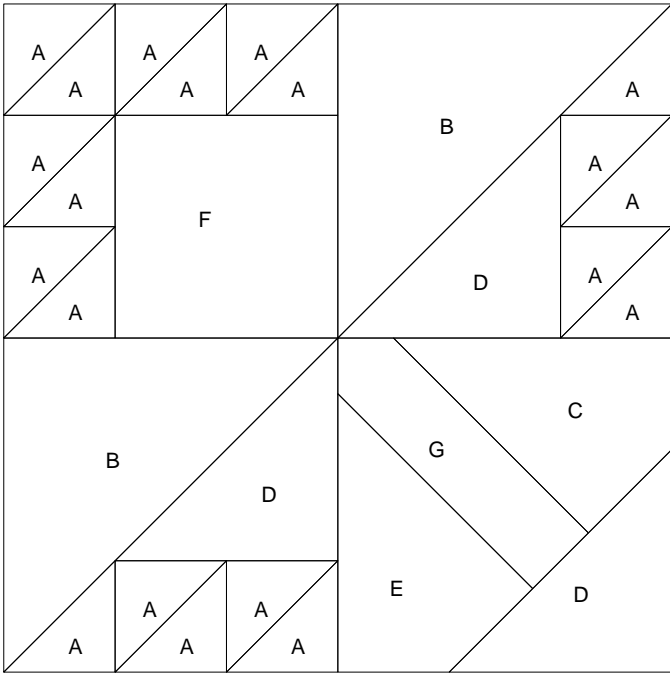

Tree of Life

Tree of Life

Pattern for 12.00x12.00 block
Key Block (1/5 actual size)

Cutting Diagrams

Patch Count

F

Tree of Life

Tree of Life Unit: C

Tree of Life Unit: D

Tree of Life Unit: A

Tree of Life Unit: B

Tree of Life Unit: E

Tree of Life

Pattern for 12.00x12.00 block
Key Block (29/100 actual size)

B

C