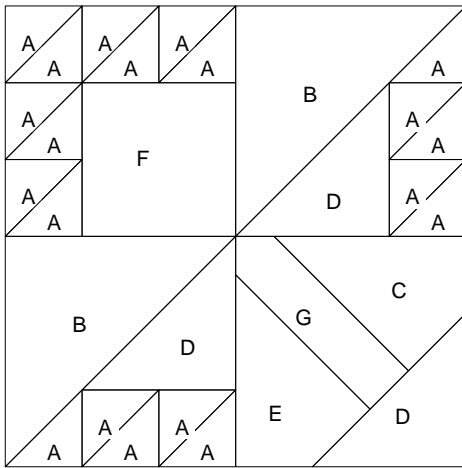

Tree of Life

Tree of Life

Pattern for 12.00x12.00 block
Key Block (1/5 actual size)

Cutting Diagrams

Patch Count

F

Tree of Life

Tree of Life Unit: C

Tree of Life Unit: D

Tree of Life Unit: A

Tree of Life Unit: B

Tree of Life Unit: E

Tree of Life

Pattern for 12.00x12.00 block
Key Block (29/100 actual size)

B

C