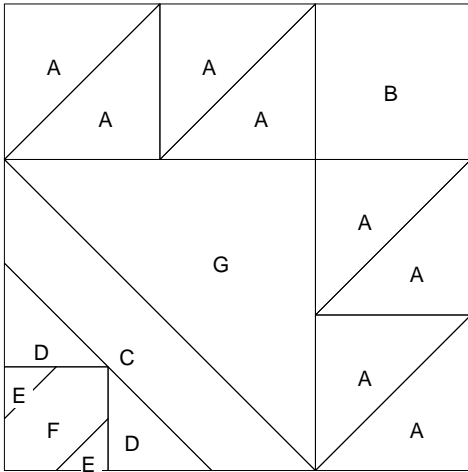

Texas Flower

Texas Flower

Pattern for 9.00x9.00 block
Key Block (27/100 actual size)

Cutting Diagrams

Patch Count

2 patches

2 patches

1 patch

Texas Flower

Pattern for 9.00x9.00 block
Key Block (19/50 actual size)

G

Texas Flower

Texas Flower Unit: B

Texas Flower Unit: A

Texas Flower Unit: C