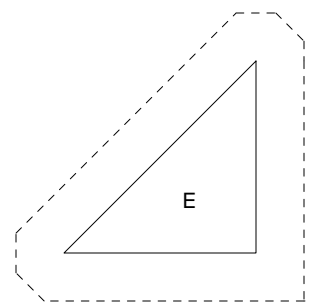

Texas Flower

Texas Flower

Pattern for 9.00x9.00 block
Key Block (27/100 actual size)

Cutting Diagrams

Patch Count

2 patches

2 patches

1 patch

Texas Flower

Pattern for 9.00x9.00 block
Key Block (19/50 actual size)

G

Texas Flower

Texas Flower Unit: B

Texas Flower Unit: A

Texas Flower Unit: C