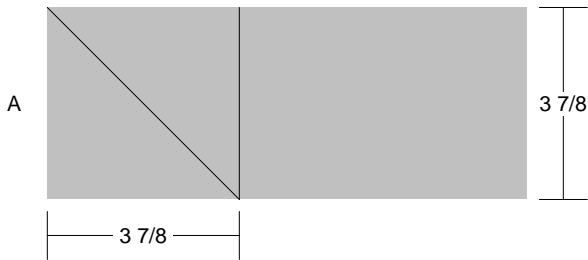

Texas Flower

Texas Flower

Pattern for 9.00x9.00 block
Key Block (27/100 actual size)

Cutting Diagrams

Patch Count

2 patches

2 patches

1 patch

Texas Flower

Pattern for 9.00x9.00 block
Key Block (19/50 actual size)

G

Texas Flower

Texas Flower Unit: B

Texas Flower Unit: A

Texas Flower Unit: C