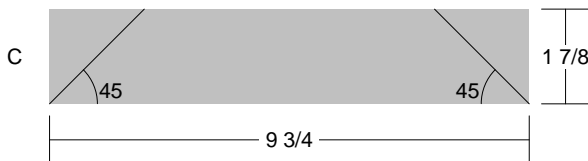

Texas Flower

Texas Flower

Pattern for 9.00x9.00 block
Key Block (27/100 actual size)

Cutting Diagrams

Patch Count

2 patches

2 patches

1 patch

Texas Flower

Pattern for 9.00x9.00 block
Key Block (19/50 actual size)

G

Texas Flower

Texas Flower Unit: B

Texas Flower Unit: A

Texas Flower Unit: C