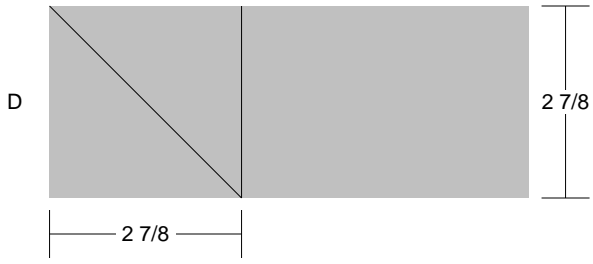

Texas Flower

Texas Flower

Pattern for 9.00x9.00 block
Key Block (27/100 actual size)

Cutting Diagrams

Patch Count

2 patches

2 patches

1 patch

Texas Flower

Pattern for 9.00x9.00 block
Key Block (19/50 actual size)

G

Texas Flower

Texas Flower Unit: B

Texas Flower Unit: A

Texas Flower Unit: C