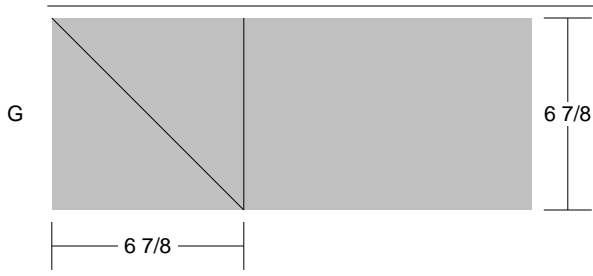

Texas Flower

Texas Flower

Pattern for 9.00x9.00 block
Key Block (27/100 actual size)

Cutting Diagrams

Patch Count

2 patches

2 patches

1 patch

Texas Flower

Pattern for 9.00x9.00 block
Key Block (19/50 actual size)

G

Texas Flower

Texas Flower Unit: B

Texas Flower Unit: A

Texas Flower Unit: C