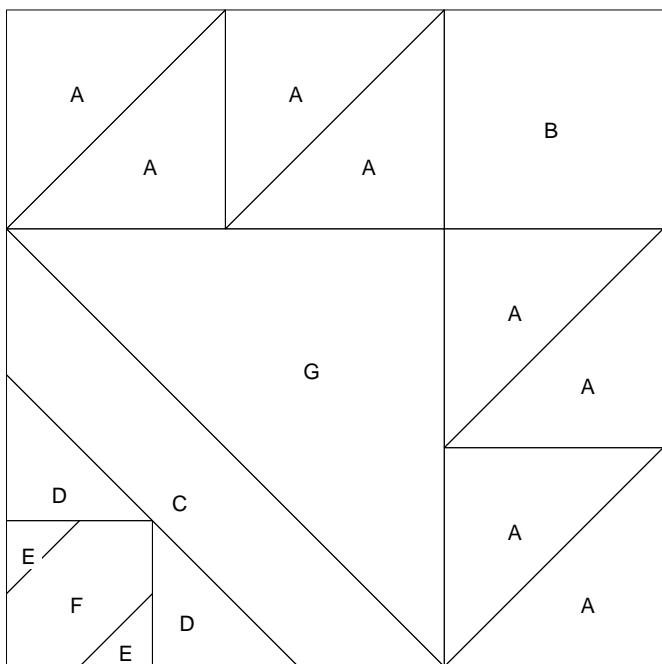

Texas Flower

Texas Flower

Pattern for 9.00x9.00 block
Key Block (27/100 actual size)

Cutting Diagrams

Patch Count

2 patches

2 patches

1 patch

Texas Flower

Pattern for 9.00x9.00 block
Key Block (19/50 actual size)

G

Texas Flower

Texas Flower Unit: B

Texas Flower Unit: A

Texas Flower Unit: C