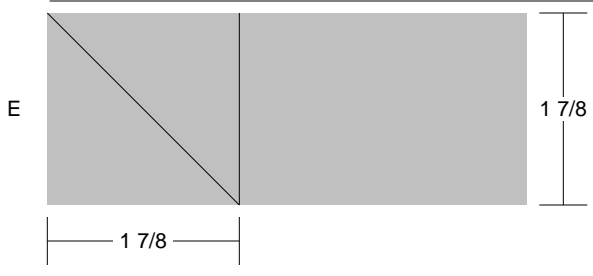

Texas Flower

Texas Flower

Pattern for 9.00x9.00 block
Key Block (27/100 actual size)

Cutting Diagrams

Patch Count

2 patches

2 patches

1 patch

Texas Flower

Pattern for 9.00x9.00 block
Key Block (19/50 actual size)

G

Texas Flower

Texas Flower Unit: B

Texas Flower Unit: A

Texas Flower Unit: C