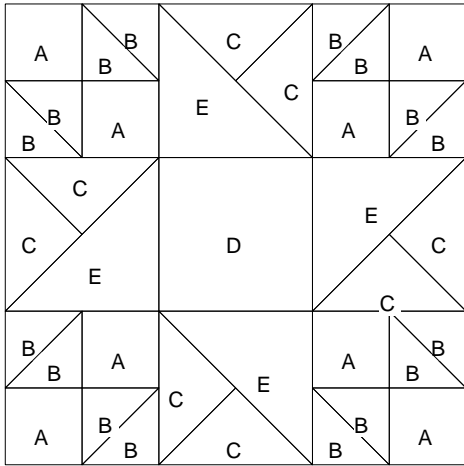

Sunflower

Sunflower

Pattern for 12.00x12.00 block
Key Block (29/100 actual size)

Sunflower

Pattern for 12.00x12.00 block
Key Block (1/5 actual size)

Cutting Diagrams

Patch Count