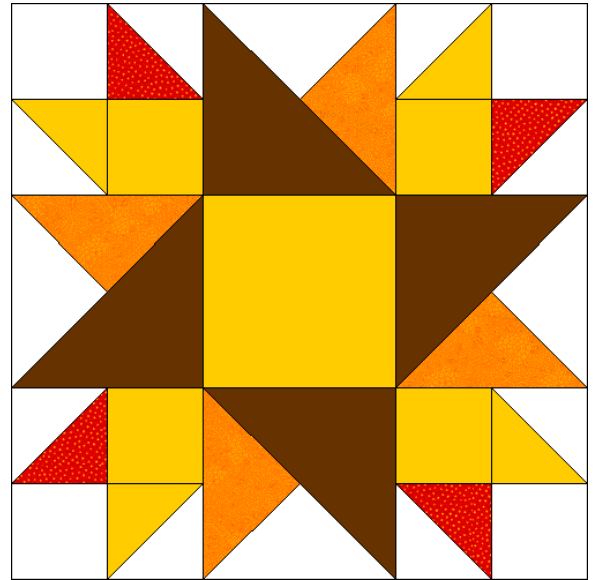

Sunflower

Sunflower

Pattern for 12.00x12.00 block
Key Block (29/100 actual size)

Sunflower

Pattern for 12.00x12.00 block
Key Block (1/5 actual size)

Cutting Diagrams

Patch Count