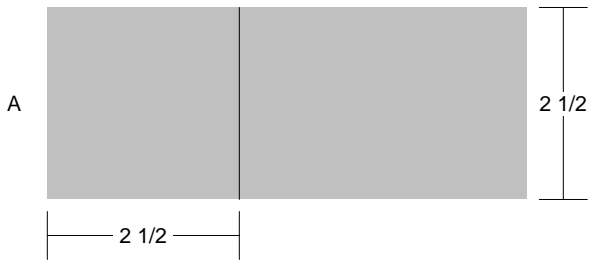

Sunflower

Sunflower

Pattern for 12.00x12.00 block
Key Block (29/100 actual size)

Sunflower

Pattern for 12.00x12.00 block
Key Block (1/5 actual size)

Cutting Diagrams

Patch Count