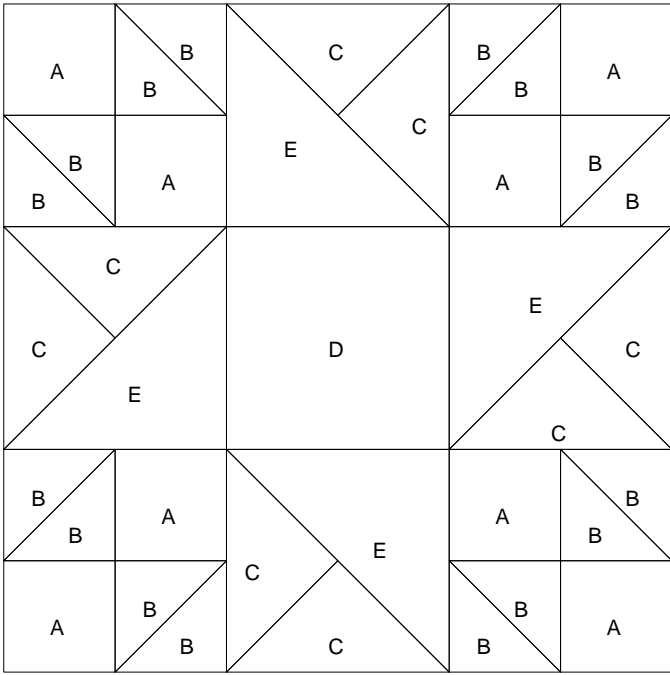

Sunflower

Sunflower

Pattern for 12.00x12.00 block
Key Block (29/100 actual size)

Sunflower

Pattern for 12.00x12.00 block
Key Block (1/5 actual size)

Cutting Diagrams

Patch Count