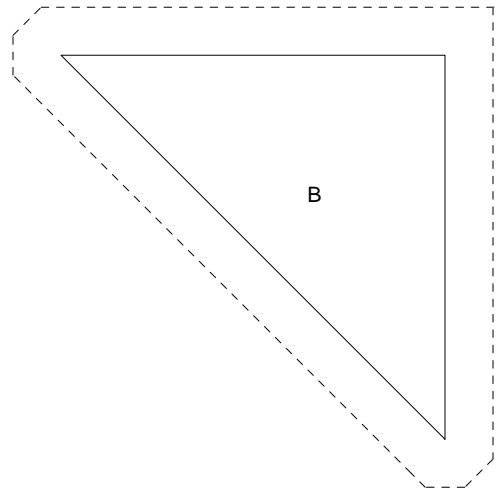

Sunflower

Sunflower

Pattern for 12.00x12.00 block
Key Block (29/100 actual size)

Sunflower

Pattern for 12.00x12.00 block
Key Block (1/5 actual size)

Cutting Diagrams

Patch Count