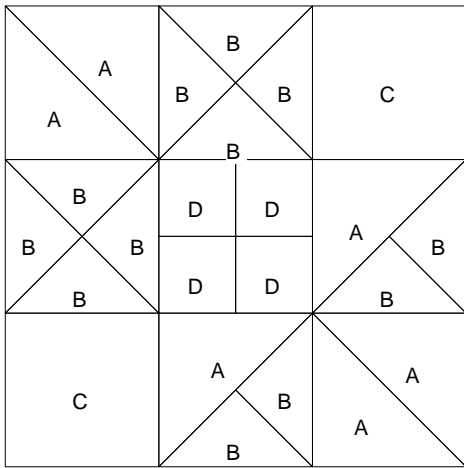

Strawberry Patch

Strawberry Patch

Pattern for 12.00x12.00 block
Key Block (29/100 actual size)

Strawberry Patch

Pattern for 12.00x12.00 block
Key Block (1/5 actual size)

Cutting Diagrams

Patch Count

D

4 patches