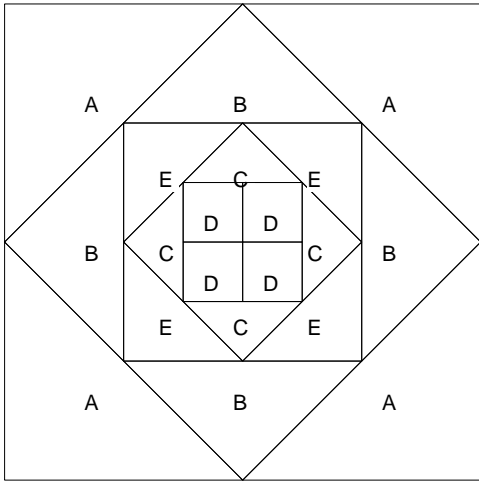

Snail's Trail

Snail's Trail

Pattern for 8.00x8.00 block
Key Block (31/100 actual size)

Cutting Diagrams

Patch Count

4 patches

4 patches

Snail's Trail

Pattern for 8.00x8.00 block
Key Block (43/100 actual size)