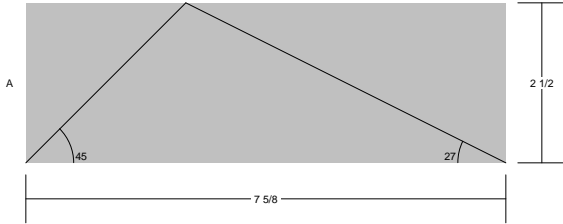

Skyrocket

Skyrocket
 Pattern for 12.00x12.00 block
 Key Block (1/5 actual size)

Cutting Diagrams

Patch Count

Skyrocket
Pattern for 12.00x12.00 block
Key Block (29/100 actual size)

B

D

Skyrocket