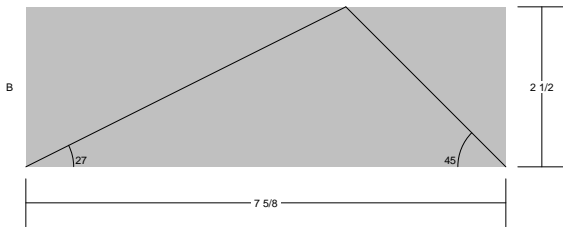

Skyrocket

Skyrocket
 Pattern for 12.00x12.00 block
 Key Block (1/5 actual size)

Cutting Diagrams

Patch Count

Skyrocket
Pattern for 12.00x12.00 block
Key Block (29/100 actual size)

B

D

Skyrocket