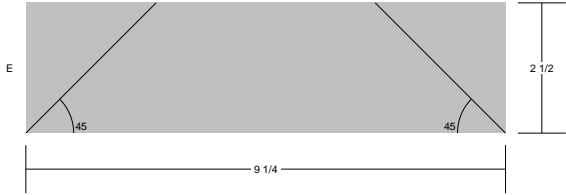

Sailboat Block

Sailboat Block
 Pattern for 12.00x12.00 block
 Key Block (1/5 actual size)

Cutting Diagrams

Patch Count

Sailboat Block
Pattern for 12.00x12.00 block
Key Block (29/100 actual size)

c

d