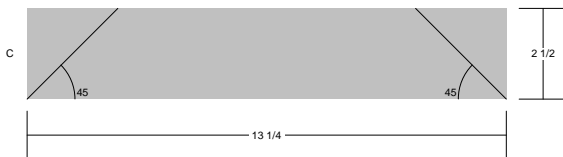

Patch Count