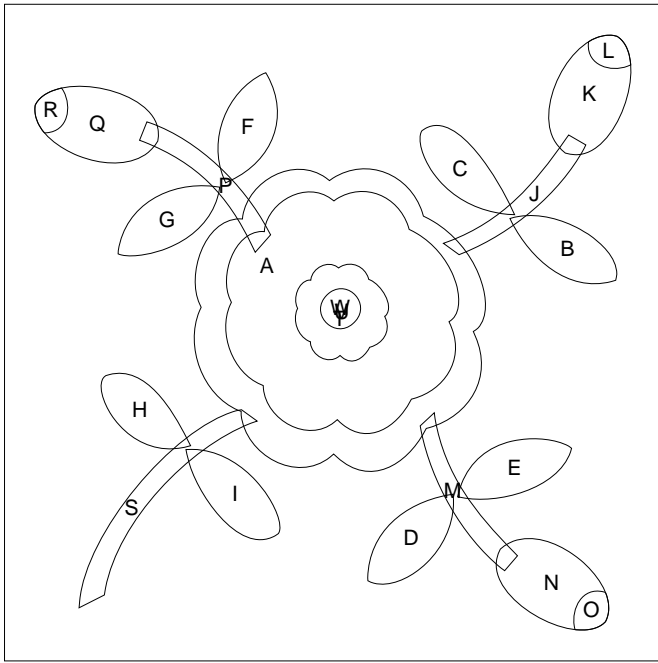

Rose of Sharon from McKim Studios

Rose of Sharon from McKim Studios

Key Block (18/50 actual size)

A