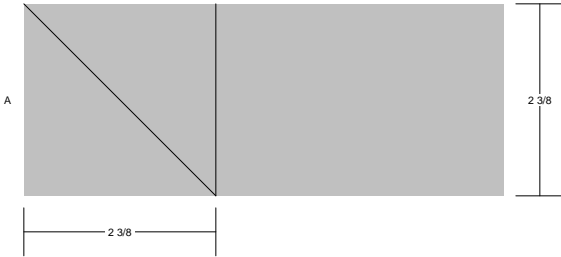

Rosebuds

Rosebuds
 Pattern for 9.00x9.00 block
 Key Block (27/100 actual size)

Cutting Diagrams

Patch Count

Rosebuds
Pattern for 9.00x9.00 block
Key Block (19/50 actual size)