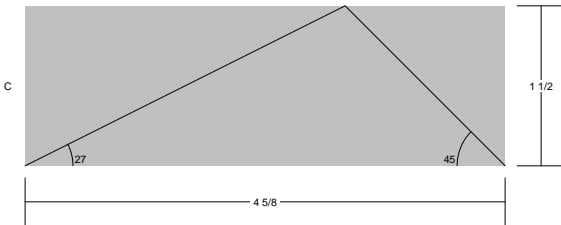

Rosebuds

Rosebuds
 Pattern for 9.00x9.00 block
 Key Block (27/100 actual size)

Cutting Diagrams

Patch Count

Rosebuds
Pattern for 9.00x9.00 block
Key Block (19/50 actual size)