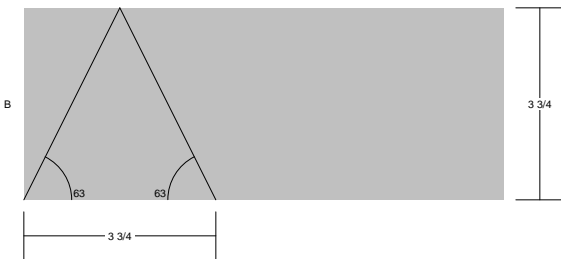

Rosebuds

Rosebuds
 Pattern for 9.00x9.00 block
 Key Block (27/100 actual size)

Cutting Diagrams

Patch Count

Rosebuds
Pattern for 9.00x9.00 block
Key Block (19/50 actual size)