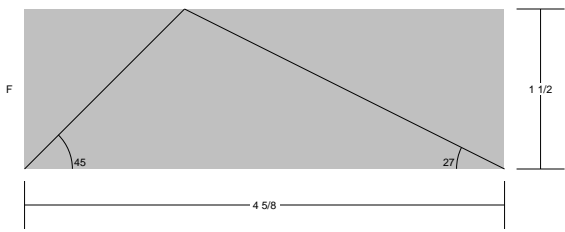

Rosebuds

Rosebuds
 Pattern for 9.00x9.00 block
 Key Block (27/100 actual size)

Cutting Diagrams

Patch Count

Rosebuds
Pattern for 9.00x9.00 block
Key Block (19/50 actual size)