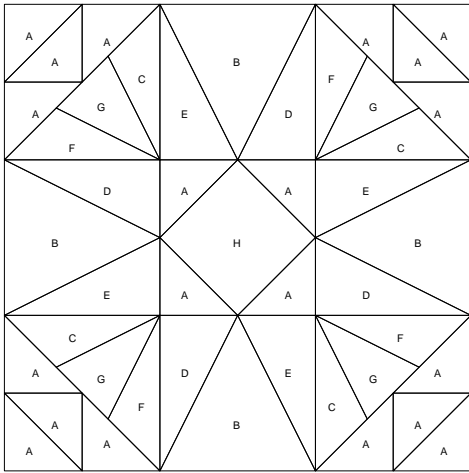

Rosebuds

Rosebuds
 Pattern for 9.00x9.00 block
 Key Block (27/100 actual size)

Cutting Diagrams

Patch Count

Rosebuds
Pattern for 9.00x9.00 block
Key Block (19/50 actual size)