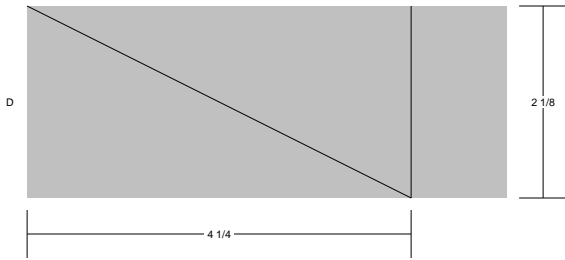

Rosebuds

Rosebuds
 Pattern for 9.00x9.00 block
 Key Block (27/100 actual size)

Cutting Diagrams

Patch Count

Rosebuds
Pattern for 9.00x9.00 block
Key Block (19/50 actual size)