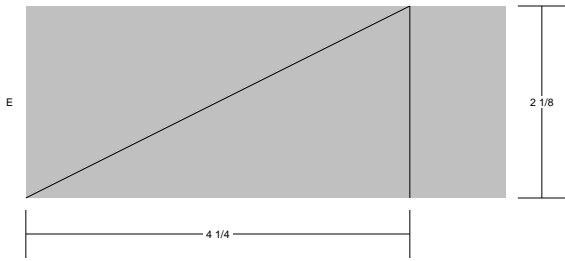

Rosebuds

Rosebuds
 Pattern for 9.00x9.00 block
 Key Block (27/100 actual size)

Cutting Diagrams

Patch Count

Rosebuds
Pattern for 9.00x9.00 block
Key Block (19/50 actual size)