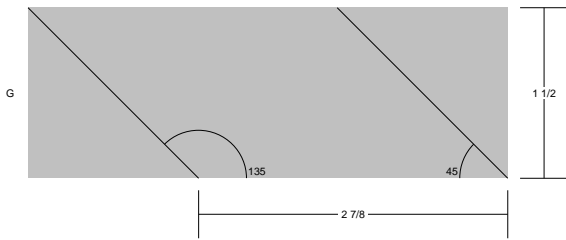

# Rosebud

Rosebud  
 Pattern for 9.00x9.00 block  
 Key Block (27/100 actual size)

Cutting Diagrams

Patch Count

**Rosebud**  
 Pattern for 9.00x9.00 block  
 Key Block (19/50 actual size)