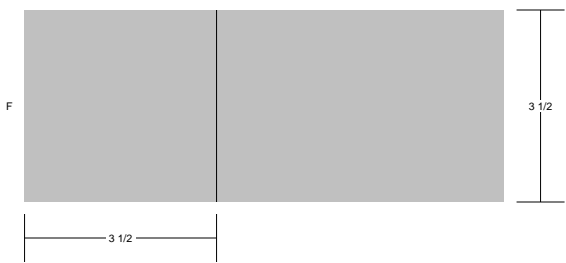

# Rosebud

Rosebud  
 Pattern for 9.00x9.00 block  
 Key Block (27/100 actual size)

Cutting Diagrams

Patch Count

**Rosebud**  
 Pattern for 9.00x9.00 block  
 Key Block (19/50 actual size)