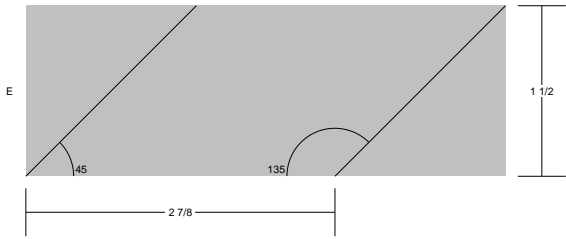

# Rosebud

Rosebud  
 Pattern for 9.00x9.00 block  
 Key Block (27/100 actual size)

Cutting Diagrams

Patch Count

**Rosebud**  
 Pattern for 9.00x9.00 block  
 Key Block (19/50 actual size)