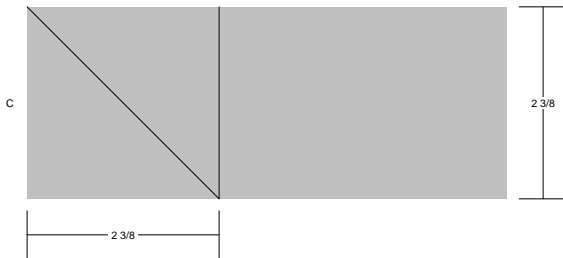

# Rosebud

Rosebud  
 Pattern for 9.00x9.00 block  
 Key Block (27/100 actual size)

Cutting Diagrams

Patch Count

**Rosebud**  
 Pattern for 9.00x9.00 block  
 Key Block (19/50 actual size)