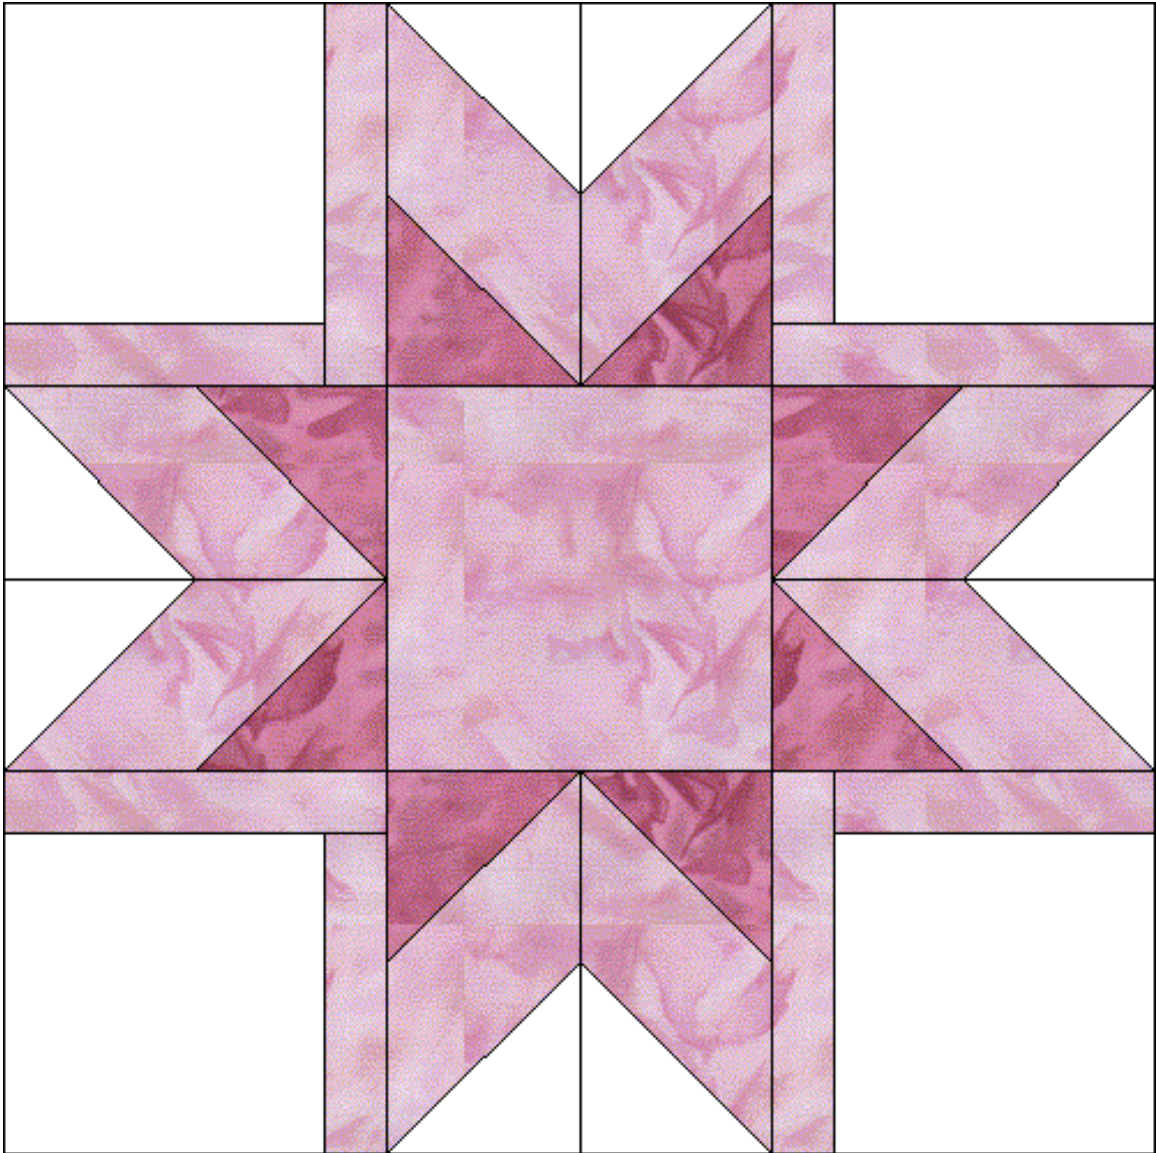

# Rosebud

Rosebud  
 Pattern for 9.00x9.00 block  
 Key Block (27/100 actual size)

Cutting Diagrams

Patch Count

**Rosebud**  
 Pattern for 9.00x9.00 block  
 Key Block (19/50 actual size)