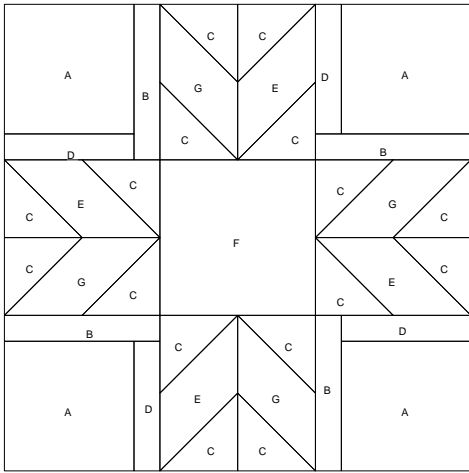

# Rosebud

Rosebud  
 Pattern for 9.00x9.00 block  
 Key Block (27/100 actual size)

Cutting Diagrams

Patch Count

**Rosebud**  
 Pattern for 9.00x9.00 block  
 Key Block (19/50 actual size)